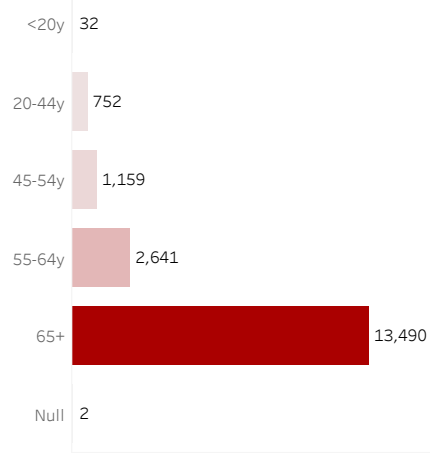

COVID-19 Deaths (total)

18,076

New COVID-19 Deaths Reported Today

21

Hover over the icon to get more information on the data in this dashboard.

COVID-19 Deaths by County

Data will not be shown for counties with fewer than three deaths.

© Mapbox © OSM

COVID-19 Deaths by Date of Death

Recent deaths may not be reported yet. Cases missing the date of death are excluded from the graph above, but are included in all other numbers.

COVID-19 Deaths by Gender

COVID-19 Deaths by Age Group

COVID-19 Deaths by Race/Ethnicity

Date Updated: 7/14/2021