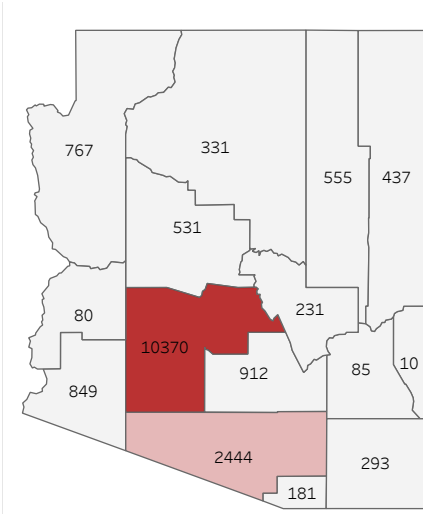

COVID-19 Deaths (total)

18,076

New COVID-19 Deaths Reported Today

21

Hover over the icon to get more information on the data in this dashboard.

COVID-19 Deaths by County

Data will not be shown for counties with fewer than three deaths.

© Mapbox © OSM

COVID-19 Deaths by Date of Death

Recent deaths may not be reported yet. Cases missing the date of death are excluded from the graph above, but are included in all other numbers.

COVID-19 Deaths by Gender

COVID-19 Deaths by Age Group

COVID-19 Deaths by Race/Ethnicity

Date Updated: 7/14/2021