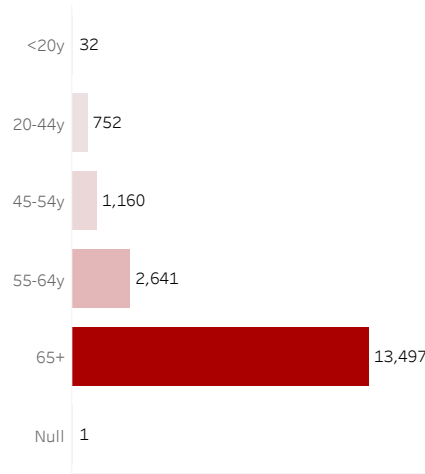

COVID-19 Deaths (total)

18,083

New COVID-19 Deaths Reported Today

7

Hover over the icon to get more information on the data in this dashboard.

COVID-19 Deaths by County

Data will not be shown for counties with fewer than three deaths.

© Mapbox © OSM

COVID-19 Deaths by Date of Death

Recent deaths may not be reported yet. Cases missing the date of death are excluded from the graph above, but are included in all other numbers.

COVID-19 Deaths by Gender

COVID-19 Deaths by Age Group

COVID-19 Deaths by Race/Ethnicity

Date Updated: 7/15/2021