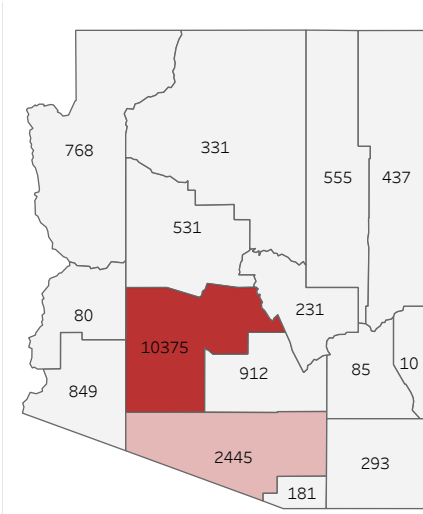

COVID-19 Deaths (total)

18,083

New COVID-19 Deaths Reported Today

7

Hover over the icon to get more information on the data in this dashboard.

COVID-19 Deaths by County

Data will not be shown for counties with fewer than three deaths.

© Mapbox © OSM

COVID-19 Deaths by Date of Death

Recent deaths may not be reported yet. Cases missing the date of death are excluded from the graph above, but are included in all other numbers.

COVID-19 Deaths by Gender

COVID-19 Deaths by Age Group

COVID-19 Deaths by Race/Ethnicity

Date Updated: 7/15/2021