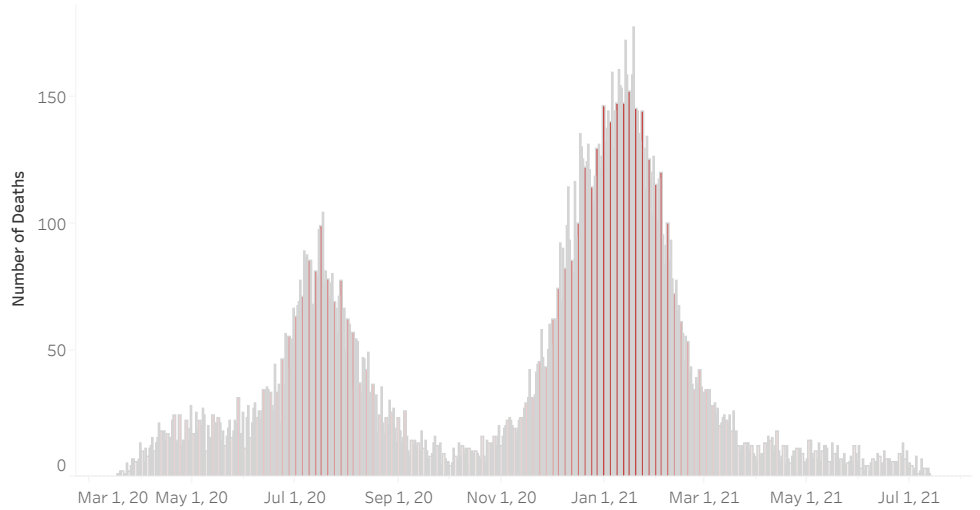

COVID-19 Deaths (total)

18,083

New COVID-19 Deaths Reported Today

7

Hover over the icon to get more information on the data in this dashboard.

COVID-19 Deaths by County

Data will not be shown for counties with fewer than three deaths.

© Mapbox © OSM

COVID-19 Deaths by Date of Death

Recent deaths may not be reported yet. Cases missing the date of death are excluded from the graph above, but are included in all other numbers.

COVID-19 Deaths by Gender