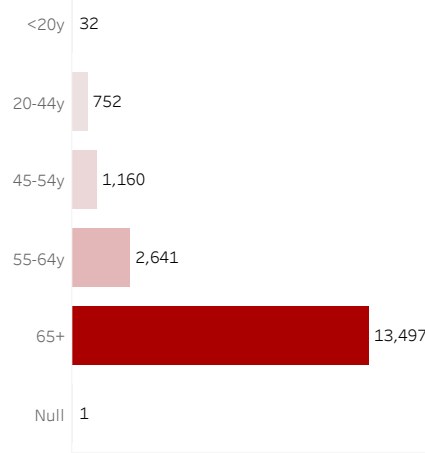

COVID-19 Deaths (total)

18,083

New COVID-19 Deaths Reported Today

7

Hover over the icon to get more information on the data in this dashboard.

COVID-19 Deaths by County

Data will not be shown for counties with fewer than three deaths.

© Mapbox © OSM

COVID-19 Deaths by Date of Death

Recent deaths may not be reported yet. Cases missing the date of death are excluded from the graph above, but are included in all other numbers.

COVID-19 Deaths by Gender

COVID-19 Deaths by Age Group

COVID-19 Deaths by Race/Ethnicity

Date Updated: 7/15/2021