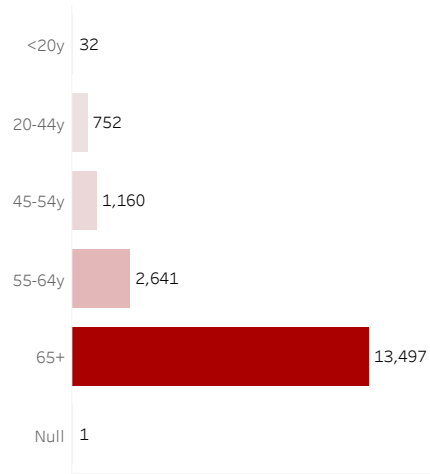

COVID-19 Deaths (total)

18,083

New COVID-19 Deaths Reported Today

7

Hover over the icon to get more information on the data in this dashboard.

COVID-19 Deaths by County

Data will not be shown for counties with fewer than three deaths.

© Mapbox © OSM

COVID-19 Deaths by Date of Death

Recent deaths may not be reported yet. Cases missing the date of death are excluded from the graph above, but are included in all other numbers.

COVID-19 Deaths by Gender

COVID-19 Deaths by Age Group

COVID-19 Deaths by Race/Ethnicity

Date Updated: 7/15/2021