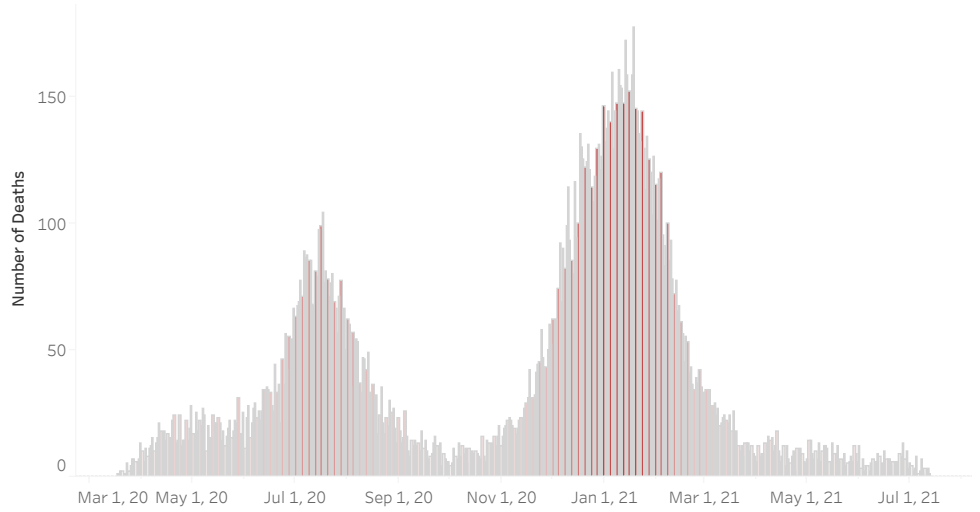

COVID-19 Deaths (total)

18,083

New COVID-19 Deaths Reported Today

7

Hover over the icon to get more information on the data in this dashboard.

COVID-19 Deaths by County

Data will not be shown for counties with fewer than three deaths.

© Mapbox © OSM

COVID-19 Deaths by Date of Death

Recent deaths may not be reported yet. Cases missing the date of death are excluded from the graph above, but are included in all other numbers.

COVID-19 Deaths by Gender