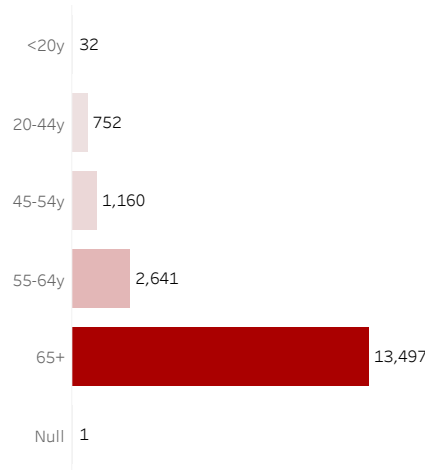

COVID-19 Deaths (total)

18,083

New COVID-19 Deaths Reported Today

7

Hover over the icon to get more information on the data in this dashboard.

COVID-19 Deaths by County

Data will not be shown for counties with fewer than three deaths.

© Mapbox © OSM

COVID-19 Deaths by Date of Death

Recent deaths may not be reported yet. Cases missing the date of death are excluded from the graph above, but are included in all other numbers.

COVID-19 Deaths by Gender

COVID-19 Deaths by Age Group

COVID-19 Deaths by Race/Ethnicity

Date Updated: 7/15/2021