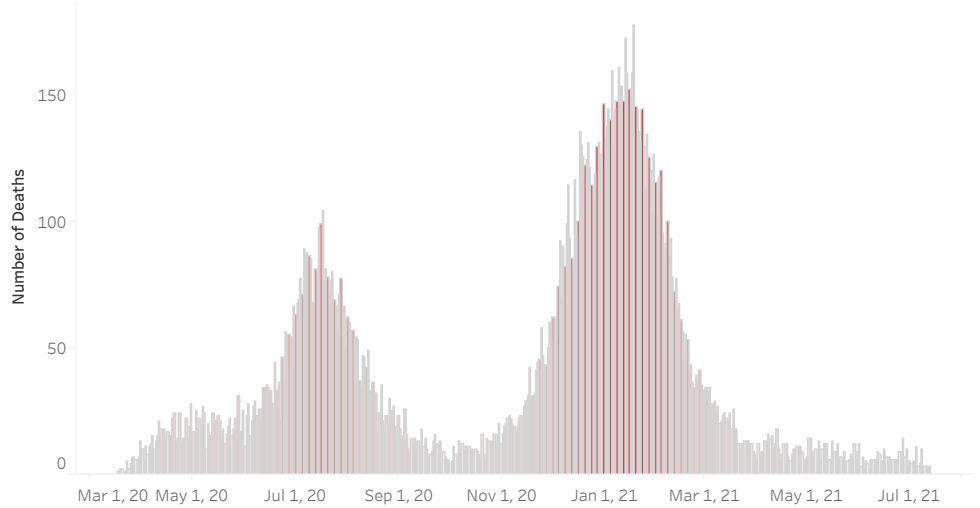

COVID-19 Deaths (total)

18,100

New COVID-19 Deaths Reported Today

17

Hover over the icon to get more information on the data in this dashboard.

COVID-19 Deaths by County

Data will not be shown for counties with fewer than three deaths.

© Mapbox © OSM

COVID-19 Deaths by Date of Death

Recent deaths may not be reported yet. Cases missing the date of death are excluded from the graph above, but are included in all other numbers.

COVID-19 Deaths by Gender