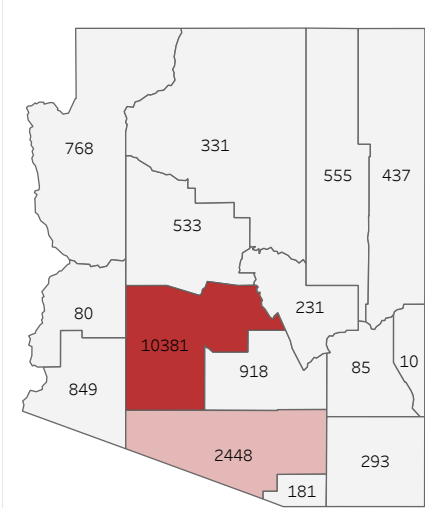

COVID-19 Deaths (total)

18,100

New COVID-19 Deaths Reported Today

17

Hover over the icon to get more information on the data in this dashboard.

COVID-19 Deaths by County

Data will not be shown for counties with fewer than three deaths.

© Mapbox © OSM

COVID-19 Deaths by Date of Death

Recent deaths may not be reported yet. Cases missing the date of death are excluded from the graph above, but are included in all other numbers.

COVID-19 Deaths by Gender

COVID-19 Deaths by Age Group

COVID-19 Deaths by Race/Ethnicity

Date Updated: 7/16/2021