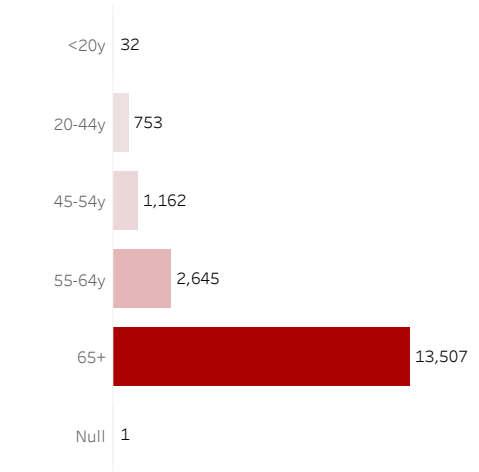

COVID-19 Deaths (total)

18,100

New COVID-19 Deaths Reported Today

17

Hover over the icon to get more information on the data in this dashboard.

COVID-19 Deaths by County

Data will not be shown for counties with fewer than three deaths.

© Mapbox © OSM

COVID-19 Deaths by Date of Death

Recent deaths may not be reported yet. Cases missing the date of death are excluded from the graph above, but are included in all other numbers.

COVID-19 Deaths by Gender

COVID-19 Deaths by Age Group

COVID-19 Deaths by Race/Ethnicity

Date Updated: 7/16/2021