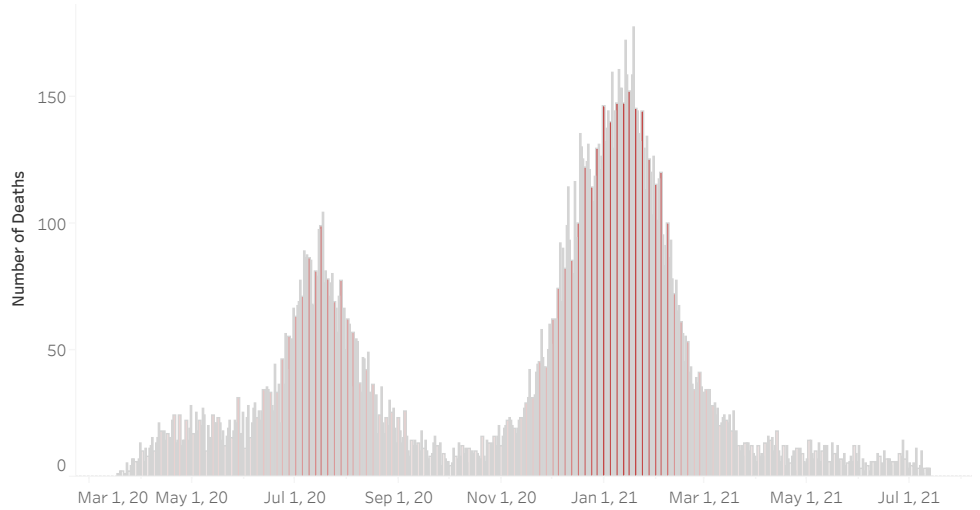

COVID-19 Deaths by Date of Death

Recent deaths may not be reported yet. Cases missing the date of death are excluded from the graph above, but are included in all other numbers.