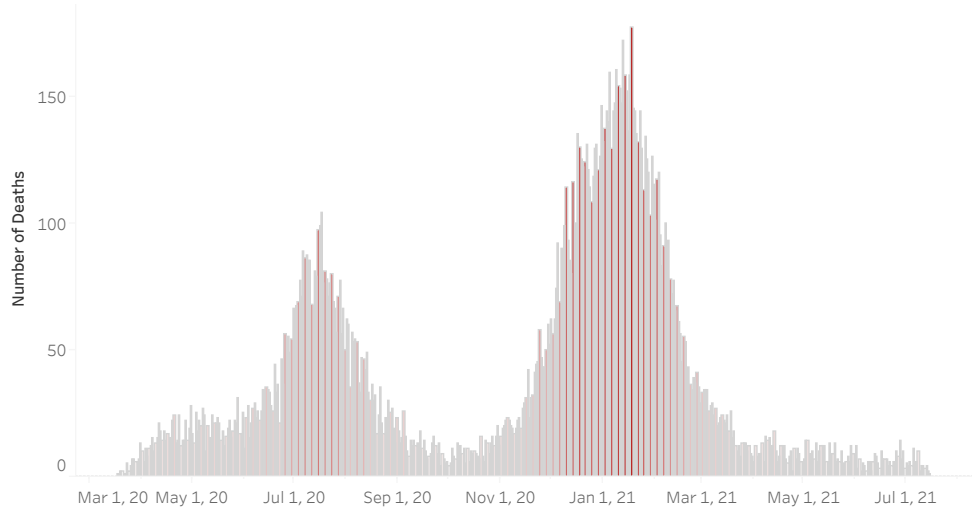

COVID-19 Deaths by Date of Death

Recent deaths may not be reported yet. Cases missing the date of death are excluded from the graph above, but are included in all other numbers.