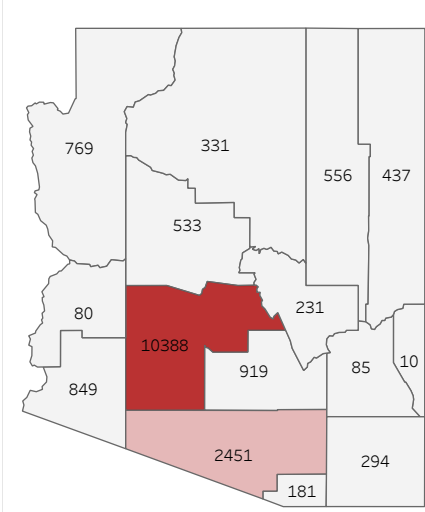

COVID-19 Deaths (total)

18,114

New COVID-19 Deaths Reported Today

14

Hover over the icon to get more information on the data in this dashboard.

COVID-19 Deaths by County

Data will not be shown for counties with fewer than three deaths.

© Mapbox © OSM

COVID-19 Deaths by Date of Death

Recent deaths may not be reported yet. Cases missing the date of death are excluded from the graph above, but are included in all other numbers.

COVID-19 Deaths by Gender

COVID-19 Deaths by Age Group

COVID-19 Deaths by Race/Ethnicity

Date Updated: 7/17/2021