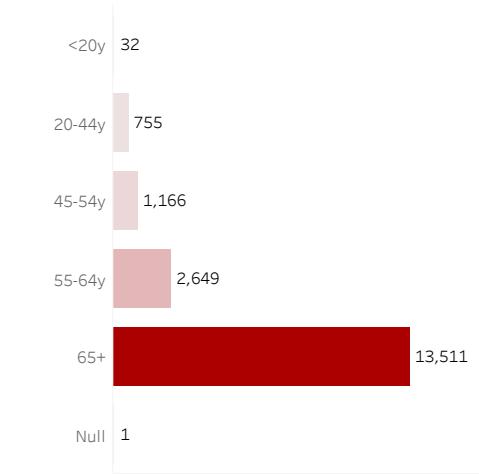

COVID-19 Deaths (total)

18,114

New COVID-19 Deaths Reported Today

14

Hover over the icon to get more information on the data in this dashboard.

COVID-19 Deaths by County

Data will not be shown for counties with fewer than three deaths.

© Mapbox © OSM

COVID-19 Deaths by Date of Death

Recent deaths may not be reported yet. Cases missing the date of death are excluded from the graph above, but are included in all other numbers.

COVID-19 Deaths by Gender

COVID-19 Deaths by Age Group

COVID-19 Deaths by Race/Ethnicity

Date Updated: 7/17/2021