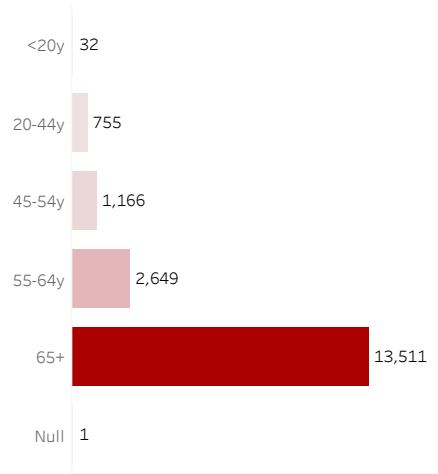

COVID-19 Deaths (total)

18,114

New COVID-19 Deaths Reported Today

14

Hover over the icon to get more information on the data in this dashboard.

COVID-19 Deaths by County

Data will not be shown for counties with fewer than three deaths.

© Mapbox © OSM

COVID-19 Deaths by Date of Death

Recent deaths may not be reported yet. Cases missing the date of death are excluded from the graph above, but are included in all other numbers.

COVID-19 Deaths by Gender

COVID-19 Deaths by Age Group

COVID-19 Deaths by Race/Ethnicity

Date Updated: 7/17/2021