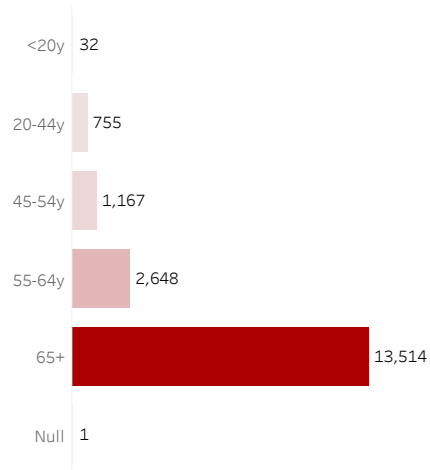

COVID-19 Deaths (total)

18,117

New COVID-19 Deaths Reported Today

3

Hover over the icon to get more information on the data in this dashboard.

COVID-19 Deaths by County

Data will not be shown for counties with fewer than three deaths.

© Mapbox © OSM

COVID-19 Deaths by Date of Death

Recent deaths may not be reported yet. Cases missing the date of death are excluded from the graph above, but are included in all other numbers.

COVID-19 Deaths by Gender

COVID-19 Deaths by Age Group

COVID-19 Deaths by Race/Ethnicity

Date Updated: 7/18/2021