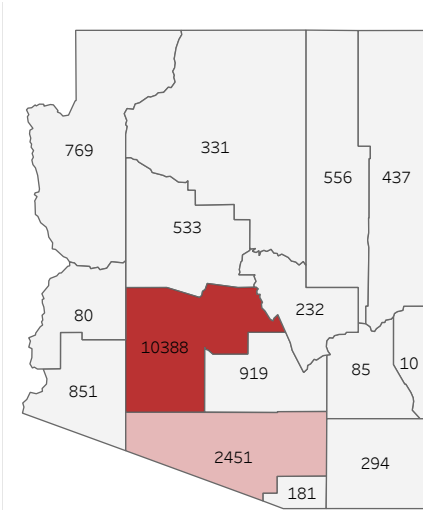

COVID-19 Deaths (total)

18,117

New COVID-19 Deaths Reported Today

3

Hover over the icon to get more information on the data in this dashboard.

COVID-19 Deaths by County

Data will not be shown for counties with fewer than three deaths.

© Mapbox © OSM

COVID-19 Deaths by Date of Death

Recent deaths may not be reported yet. Cases missing the date of death are excluded from the graph above, but are included in all other numbers.

COVID-19 Deaths by Gender

COVID-19 Deaths by Age Group

COVID-19 Deaths by Race/Ethnicity

Date Updated: 7/18/2021