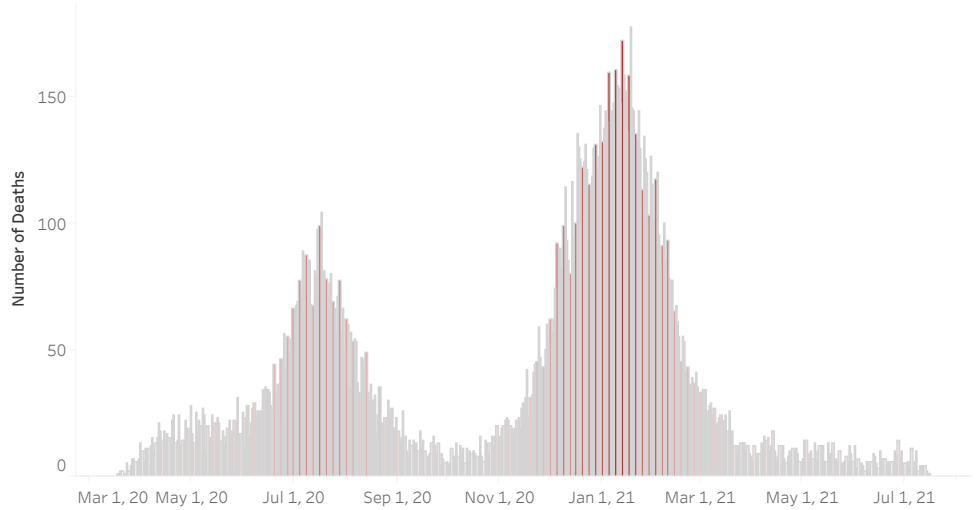

COVID-19 Deaths (total)

18,117

New COVID-19 Deaths Reported Today

3

Hover over the icon to get more information on the data in this dashboard.

COVID-19 Deaths by County

Data will not be shown for counties with fewer than three deaths.

© Mapbox © OSM

COVID-19 Deaths by Date of Death

Recent deaths may not be reported yet. Cases missing the date of death are excluded from the graph above, but are included in all other numbers.

COVID-19 Deaths by Gender