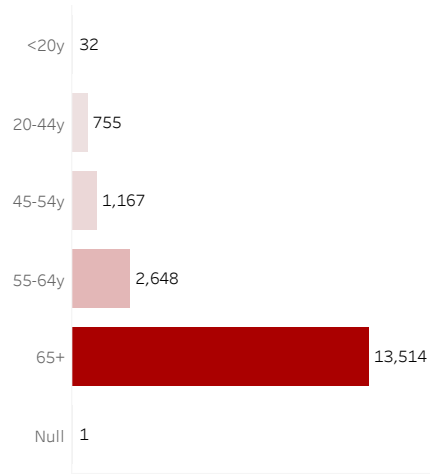

COVID-19 Deaths (total)

18,117

New COVID-19 Deaths Reported Today

3

Hover over the icon to get more information on the data in this dashboard.

COVID-19 Deaths by County

Data will not be shown for counties with fewer than three deaths.

© Mapbox © OSM

COVID-19 Deaths by Date of Death

Recent deaths may not be reported yet. Cases missing the date of death are excluded from the graph above, but are included in all other numbers.

COVID-19 Deaths by Gender

COVID-19 Deaths by Age Group

COVID-19 Deaths by Race/Ethnicity

Date Updated: 7/18/2021