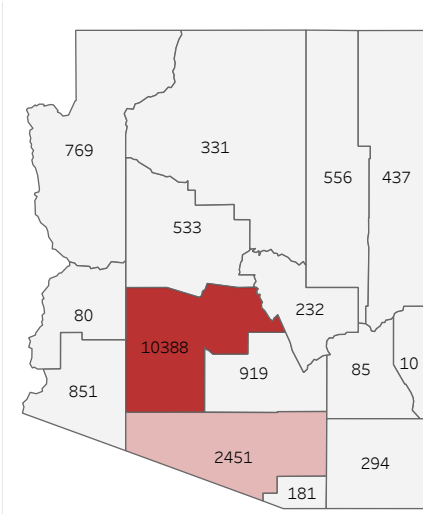

COVID-19 Deaths (total)

18,117

New COVID-19 Deaths Reported Today

3

Hover over the icon to get more information on the data in this dashboard.

COVID-19 Deaths by County

Data will not be shown for counties with fewer than three deaths.

© Mapbox © OSM

COVID-19 Deaths by Date of Death

Recent deaths may not be reported yet. Cases missing the date of death are excluded from the graph above, but are included in all other numbers.

COVID-19 Deaths by Gender

COVID-19 Deaths by Age Group

COVID-19 Deaths by Race/Ethnicity

Date Updated: 7/18/2021