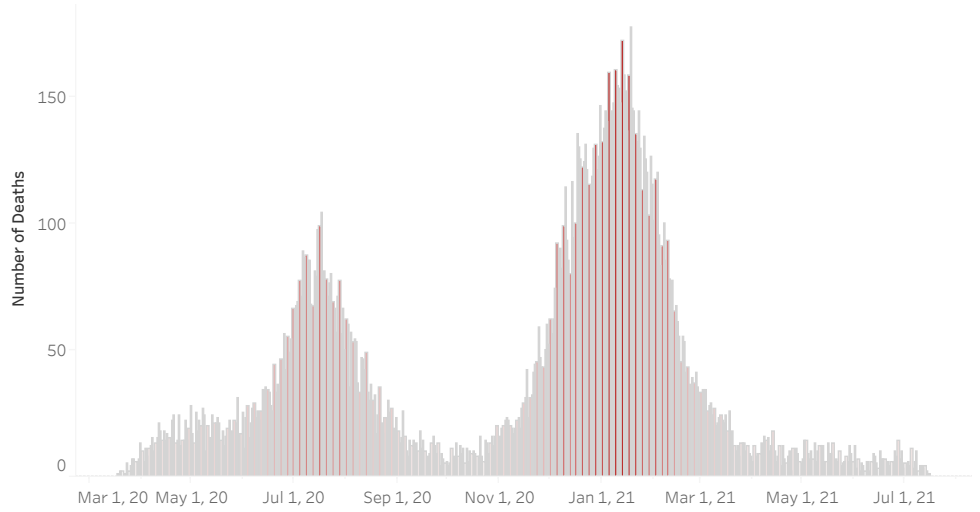

COVID-19 Deaths (total)

18,117

New COVID-19 Deaths Reported Today

3

Hover over the icon to get more information on the data in this dashboard.

COVID-19 Deaths by County

Data will not be shown for counties with fewer than three deaths.

© Mapbox © OSM

COVID-19 Deaths by Date of Death

Recent deaths may not be reported yet. Cases missing the date of death are excluded from the graph above, but are included in all other numbers.

COVID-19 Deaths by Gender