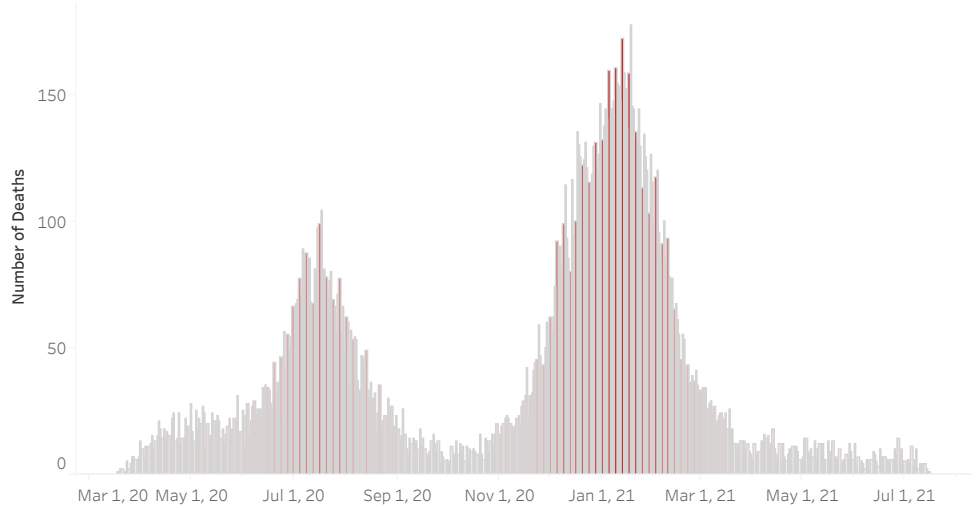

COVID-19 Deaths by Date of Death

Recent deaths may not be reported yet. Cases missing the date of death are excluded from the graph above, but are included in all other numbers.