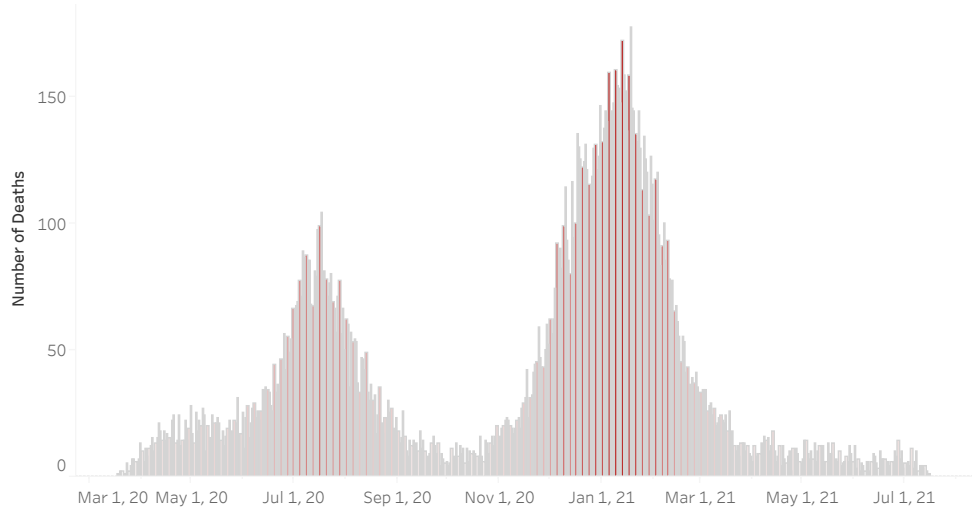

COVID-19 Deaths by Date of Death

Recent deaths may not be reported yet. Cases missing the date of death are excluded from the graph above, but are included in all other numbers.