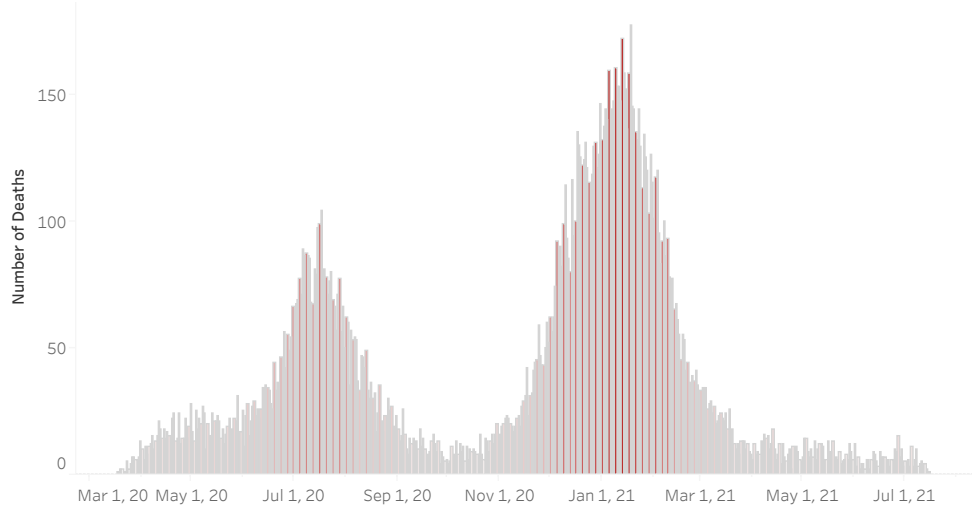

COVID-19 Deaths by Date of Death

Recent deaths may not be reported yet. Cases missing the date of death are excluded from the graph above, but are included in all other numbers.