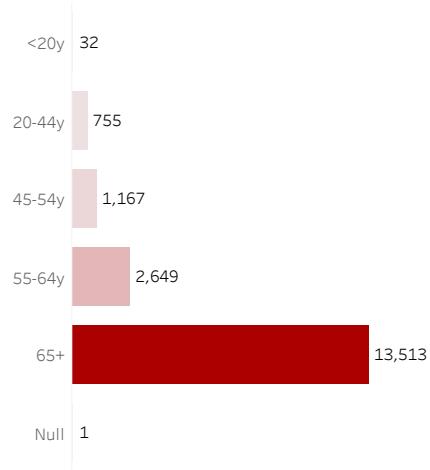

COVID-19 Deaths (total)

18,117

New COVID-19 Deaths Reported Today

0

Hover over the icon to get more information on the data in this dashboard.

COVID-19 Deaths by County

Data will not be shown for counties with fewer than three deaths.

© Mapbox © OSM

COVID-19 Deaths by Date of Death

Recent deaths may not be reported yet. Cases missing the date of death are excluded from the graph above, but are included in all other numbers.

COVID-19 Deaths by Gender

COVID-19 Deaths by Age Group

COVID-19 Deaths by Race/Ethnicity

Date Updated: 7/20/2021