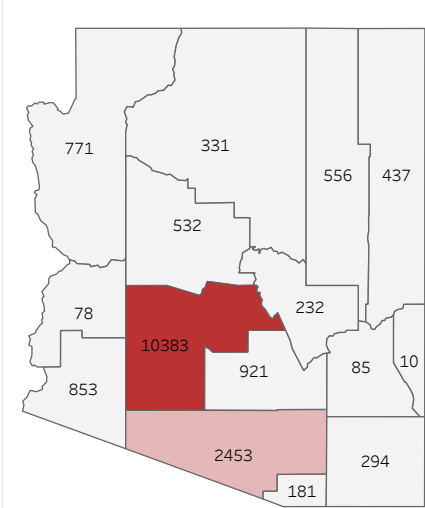

COVID-19 Deaths (total)

18,117

New COVID-19 Deaths Reported Today

0

Hover over the icon to get more information on the data in this dashboard.

COVID-19 Deaths by County

Data will not be shown for counties with fewer than three deaths.

© Mapbox © OSM

COVID-19 Deaths by Date of Death

Recent deaths may not be reported yet. Cases missing the date of death are excluded from the graph above, but are included in all other numbers.

COVID-19 Deaths by Gender

COVID-19 Deaths by Age Group

COVID-19 Deaths by Race/Ethnicity

Date Updated: 7/20/2021