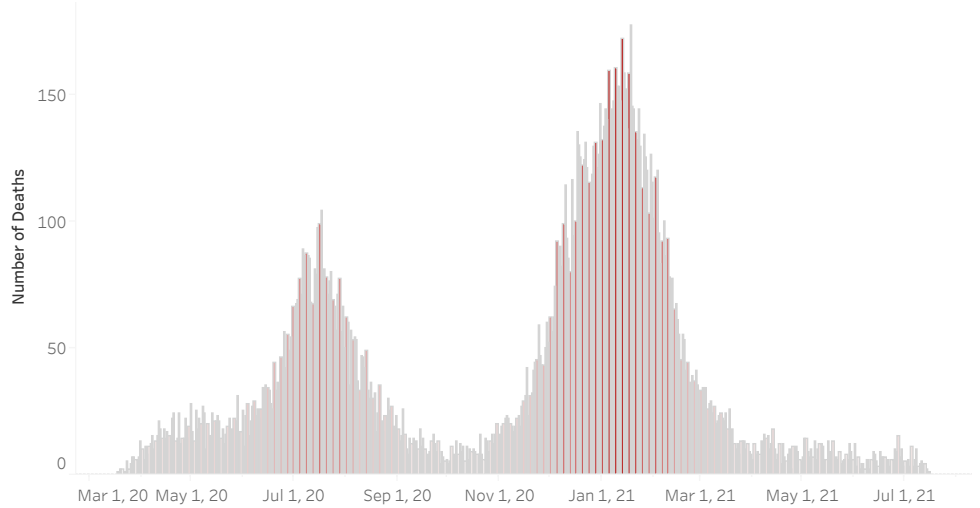

COVID-19 Deaths (total)

18,117

New COVID-19 Deaths Reported Today

0

Hover over the icon to get more information on the data in this dashboard.

COVID-19 Deaths by County

Data will not be shown for counties with fewer than three deaths.

© Mapbox © OSM

COVID-19 Deaths by Date of Death

Recent deaths may not be reported yet. Cases missing the date of death are excluded from the graph above, but are included in all other numbers.

COVID-19 Deaths by Gender