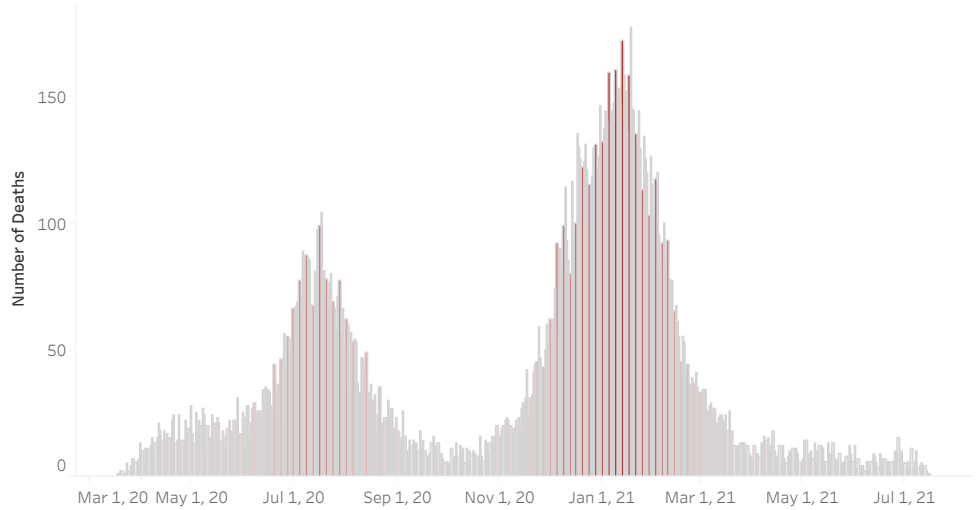

COVID-19 Deaths (total)

18,117

New COVID-19 Deaths Reported Today

0

Hover over the icon to get more information on the data in this dashboard.

COVID-19 Deaths by County

Data will not be shown for counties with fewer than three deaths.

© Mapbox © OSM

COVID-19 Deaths by Date of Death

Recent deaths may not be reported yet. Cases missing the date of death are excluded from the graph above, but are included in all other numbers.

COVID-19 Deaths by Gender