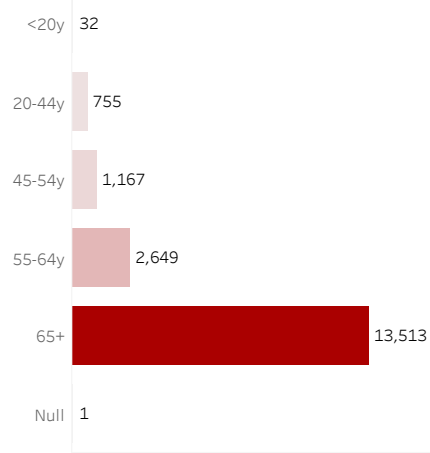

COVID-19 Deaths (total)

18,117

New COVID-19 Deaths Reported Today

0

Hover over the icon to get more information on the data in this dashboard.

COVID-19 Deaths by County

Data will not be shown for counties with fewer than three deaths.

© Mapbox © OSM

COVID-19 Deaths by Date of Death

Recent deaths may not be reported yet. Cases missing the date of death are excluded from the graph above, but are included in all other numbers.

COVID-19 Deaths by Gender

COVID-19 Deaths by Age Group

COVID-19 Deaths by Race/Ethnicity

Date Updated: 7/20/2021