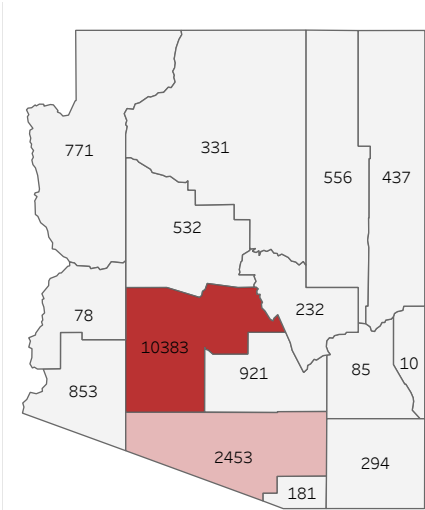

COVID-19 Deaths (total)

18,117

New COVID-19 Deaths Reported Today

0

Hover over the icon to get more information on the data in this dashboard.

COVID-19 Deaths by County

Data will not be shown for counties with fewer than three deaths.

© Mapbox © OSM

COVID-19 Deaths by Date of Death

Recent deaths may not be reported yet. Cases missing the date of death are excluded from the graph above, but are included in all other numbers.

COVID-19 Deaths by Gender

COVID-19 Deaths by Age Group

COVID-19 Deaths by Race/Ethnicity

Date Updated: 7/20/2021