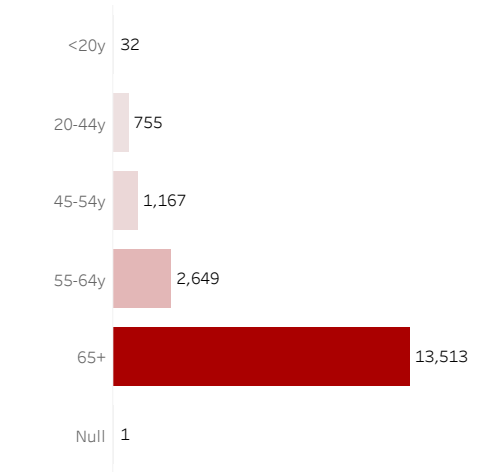

COVID-19 Deaths (total)

18,117

New COVID-19 Deaths Reported Today

0

Hover over the icon to get more information on the data in this dashboard.

COVID-19 Deaths by County

Data will not be shown for counties with fewer than three deaths.

© Mapbox © OSM

COVID-19 Deaths by Date of Death

Recent deaths may not be reported yet. Cases missing the date of death are excluded from the graph above, but are included in all other numbers.

COVID-19 Deaths by Gender

COVID-19 Deaths by Age Group

COVID-19 Deaths by Race/Ethnicity

Date Updated: 7/20/2021