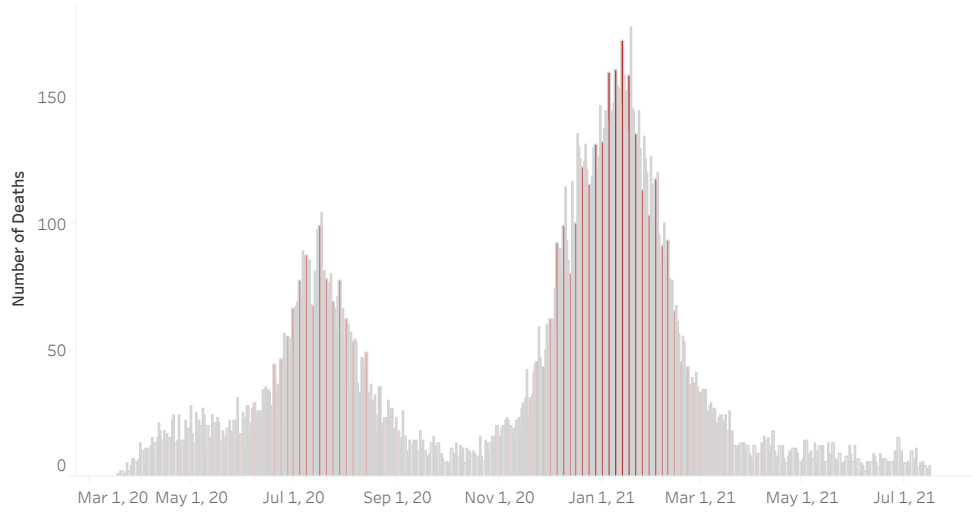

COVID-19 Deaths (total)

18,127

New COVID-19 Deaths Reported Today

10

Hover over the icon to get more information on the data in this dashboard.

COVID-19 Deaths by County

Data will not be shown for counties with fewer than three deaths.

© Mapbox © OSM

COVID-19 Deaths by Date of Death

Recent deaths may not be reported yet. Cases missing the date of death are excluded from the graph above, but are included in all other numbers.

COVID-19 Deaths by Gender