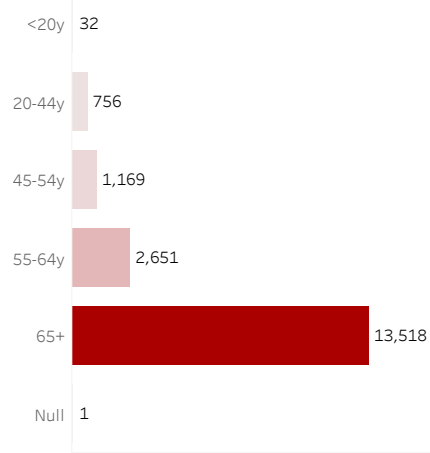

COVID-19 Deaths (total)

18,127

New COVID-19 Deaths Reported Today

10

Hover over the icon to get more information on the data in this dashboard.

COVID-19 Deaths by County

Data will not be shown for counties with fewer than three deaths.

© Mapbox © OSM

COVID-19 Deaths by Date of Death

Recent deaths may not be reported yet. Cases missing the date of death are excluded from the graph above, but are included in all other numbers.

COVID-19 Deaths by Gender

COVID-19 Deaths by Age Group

COVID-19 Deaths by Race/Ethnicity

Date Updated: 7/21/2021