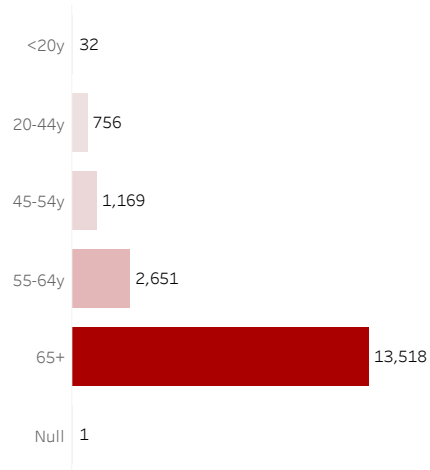

COVID-19 Deaths (total)

18,127

New COVID-19 Deaths Reported Today

10

Hover over the icon to get more information on the data in this dashboard.

COVID-19 Deaths by County

Data will not be shown for counties with fewer than three deaths.

© Mapbox © OSM

COVID-19 Deaths by Date of Death

Recent deaths may not be reported yet. Cases missing the date of death are excluded from the graph above, but are included in all other numbers.

COVID-19 Deaths by Gender

COVID-19 Deaths by Age Group

COVID-19 Deaths by Race/Ethnicity

Date Updated: 7/21/2021