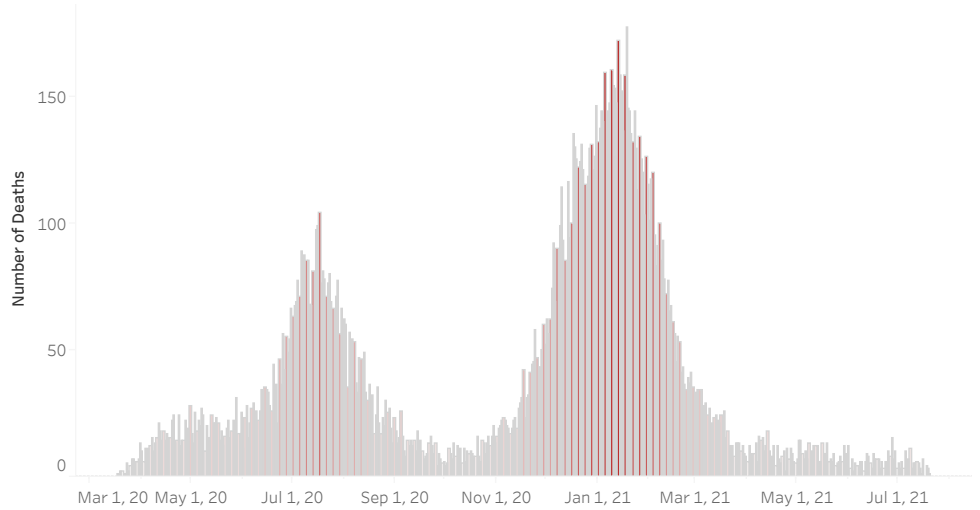

COVID-19 Deaths (total)

18,137

New COVID-19 Deaths Reported Today

10

Hover over the icon to get more information on the data in this dashboard.

COVID-19 Deaths by County

Data will not be shown for counties with fewer than three deaths.

© Mapbox © OSM

COVID-19 Deaths by Date of Death

Recent deaths may not be reported yet. Cases missing the date of death are excluded from the graph above, but are included in all other numbers.

COVID-19 Deaths by Gender