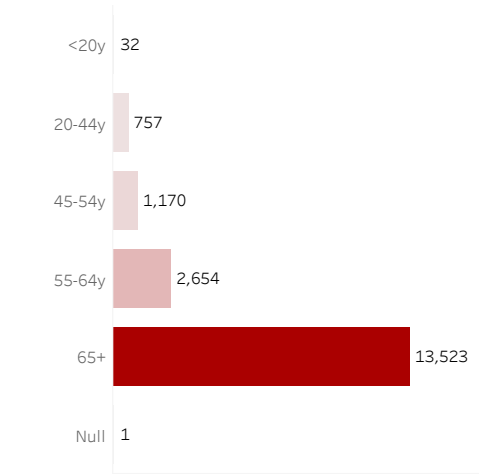

COVID-19 Deaths (total)

18,137

New COVID-19 Deaths Reported Today

10

Hover over the icon to get more information on the data in this dashboard.

COVID-19 Deaths by County

Data will not be shown for counties with fewer than three deaths.

© Mapbox © OSM

COVID-19 Deaths by Date of Death

Recent deaths may not be reported yet. Cases missing the date of death are excluded from the graph above, but are included in all other numbers.

COVID-19 Deaths by Gender

COVID-19 Deaths by Age Group

COVID-19 Deaths by Race/Ethnicity

Date Updated: 7/22/2021