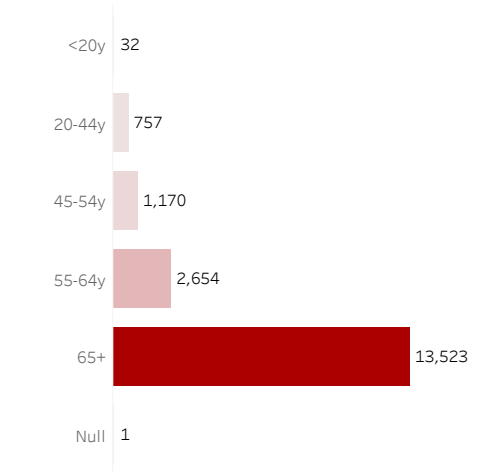

COVID-19 Deaths (total)

18,137

New COVID-19 Deaths Reported Today

10

Hover over the icon to get more information on the data in this dashboard.

COVID-19 Deaths by County

Data will not be shown for counties with fewer than three deaths.

© Mapbox © OSM

COVID-19 Deaths by Date of Death

Recent deaths may not be reported yet. Cases missing the date of death are excluded from the graph above, but are included in all other numbers.

COVID-19 Deaths by Gender

COVID-19 Deaths by Age Group

COVID-19 Deaths by Race/Ethnicity

Date Updated: 7/22/2021