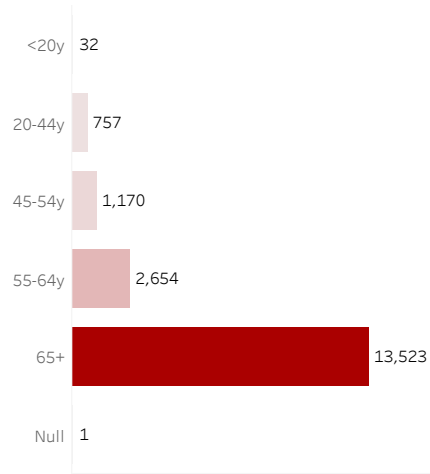

COVID-19 Deaths (total)

18,137

New COVID-19 Deaths Reported Today

10

Hover over the icon to get more information on the data in this dashboard.

COVID-19 Deaths by County

Data will not be shown for counties with fewer than three deaths.

© Mapbox © OSM

COVID-19 Deaths by Date of Death

Recent deaths may not be reported yet. Cases missing the date of death are excluded from the graph above, but are included in all other numbers.

COVID-19 Deaths by Gender

COVID-19 Deaths by Age Group

COVID-19 Deaths by Race/Ethnicity

Date Updated: 7/22/2021