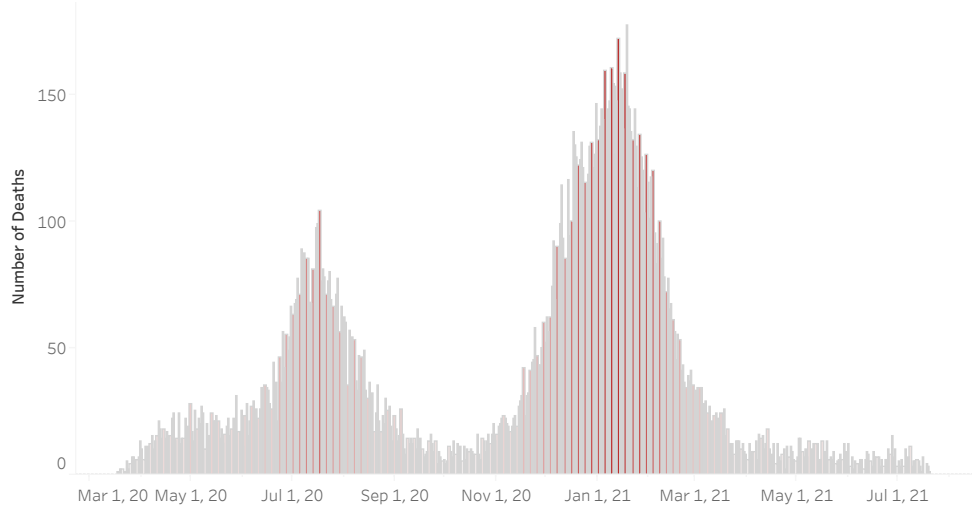

COVID-19 Deaths (total)

18,137

New COVID-19 Deaths Reported Today

10

Hover over the icon to get more information on the data in this dashboard.

COVID-19 Deaths by County

Data will not be shown for counties with fewer than three deaths.

© Mapbox © OSM

COVID-19 Deaths by Date of Death

Recent deaths may not be reported yet. Cases missing the date of death are excluded from the graph above, but are included in all other numbers.

COVID-19 Deaths by Gender