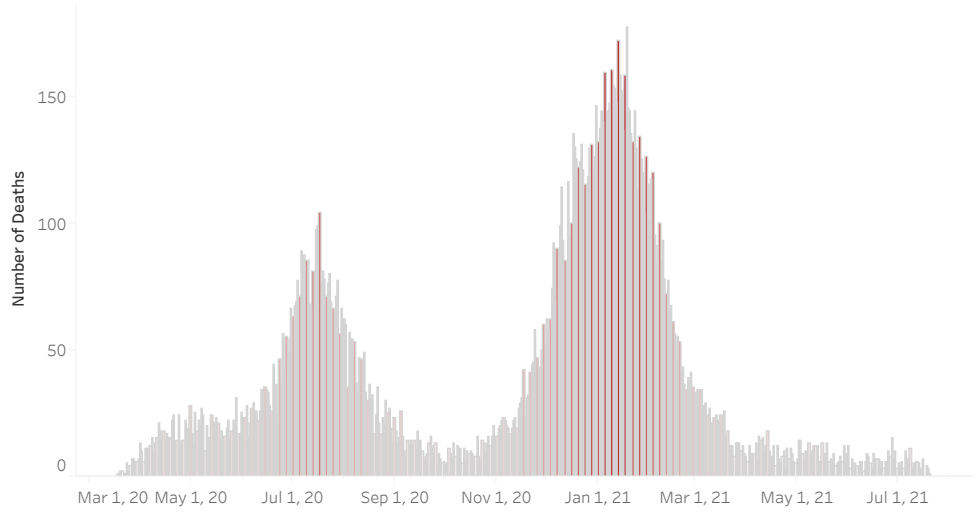

COVID-19 Deaths (total)

18,137

New COVID-19 Deaths Reported Today

10

Hover over the icon to get more information on the data in this dashboard.

COVID-19 Deaths by County

Data will not be shown for counties with fewer than three deaths.

© Mapbox © OSM

COVID-19 Deaths by Date of Death

Recent deaths may not be reported yet. Cases missing the date of death are excluded from the graph above, but are included in all other numbers.

COVID-19 Deaths by Gender