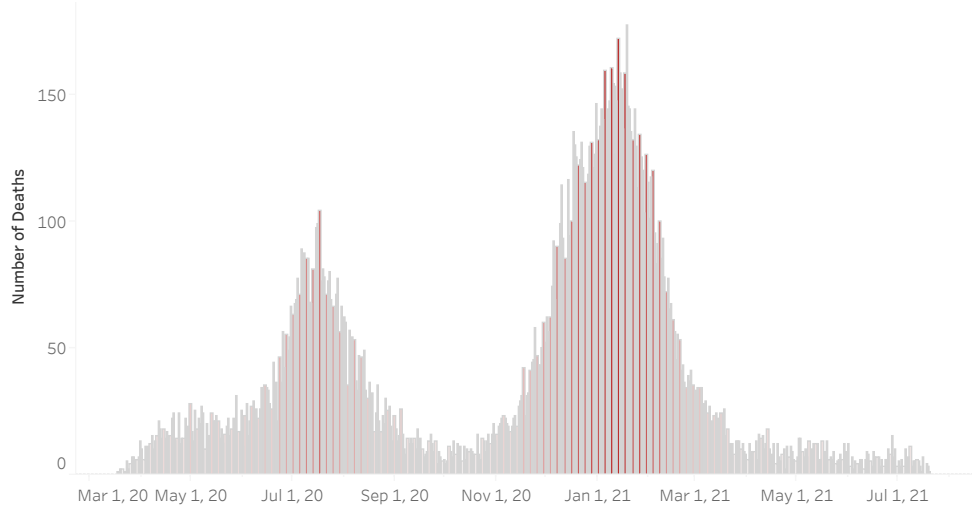

COVID-19 Deaths by Date of Death

Recent deaths may not be reported yet. Cases missing the date of death are excluded from the graph above, but are included in all other numbers.