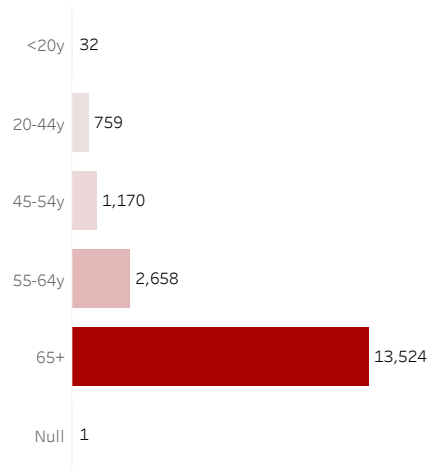

COVID-19 Deaths (total)

18,144

New COVID-19 Deaths Reported Today

7

Hover over the icon to get more information on the data in this dashboard.

COVID-19 Deaths by County

Data will not be shown for counties with fewer than three deaths.

© Mapbox © OSM

COVID-19 Deaths by Date of Death

Recent deaths may not be reported yet. Cases missing the date of death are excluded from the graph above, but are included in all other numbers.

COVID-19 Deaths by Gender

COVID-19 Deaths by Age Group

COVID-19 Deaths by Race/Ethnicity

Date Updated: 7/23/2021