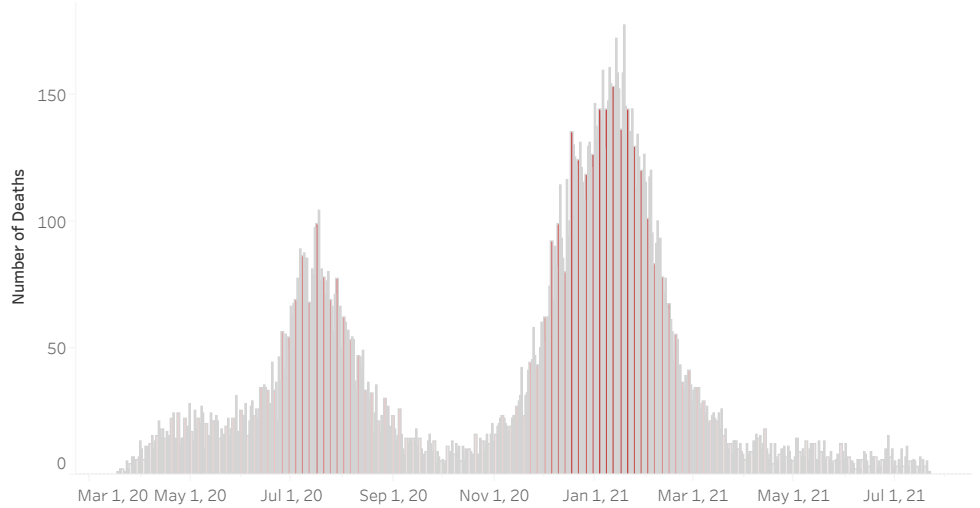

COVID-19 Deaths (total)

18,144

New COVID-19 Deaths Reported Today

7

Hover over the icon to get more information on the data in this dashboard.

COVID-19 Deaths by County

Data will not be shown for counties with fewer than three deaths.

© Mapbox © OSM

COVID-19 Deaths by Date of Death

Recent deaths may not be reported yet. Cases missing the date of death are excluded from the graph above, but are included in all other numbers.

COVID-19 Deaths by Gender