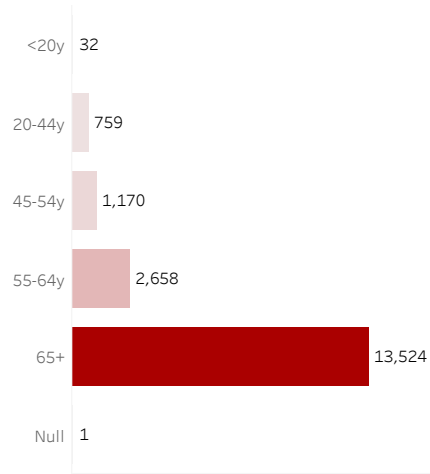

COVID-19 Deaths (total)

18,144

New COVID-19 Deaths Reported Today

7

Hover over the icon to get more information on the data in this dashboard.

COVID-19 Deaths by County

Data will not be shown for counties with fewer than three deaths.

© Mapbox © OSM

COVID-19 Deaths by Date of Death

Recent deaths may not be reported yet. Cases missing the date of death are excluded from the graph above, but are included in all other numbers.

COVID-19 Deaths by Gender

COVID-19 Deaths by Age Group

COVID-19 Deaths by Race/Ethnicity

Date Updated: 7/23/2021