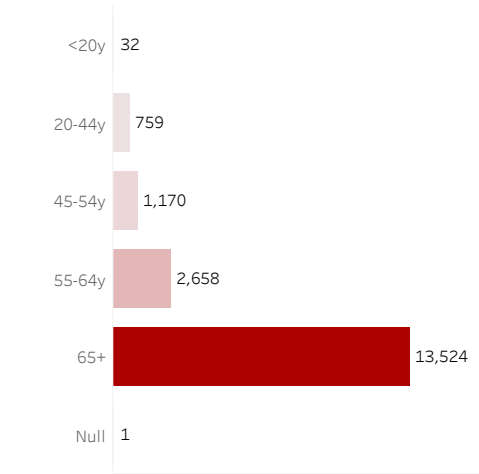

COVID-19 Deaths by Age Group