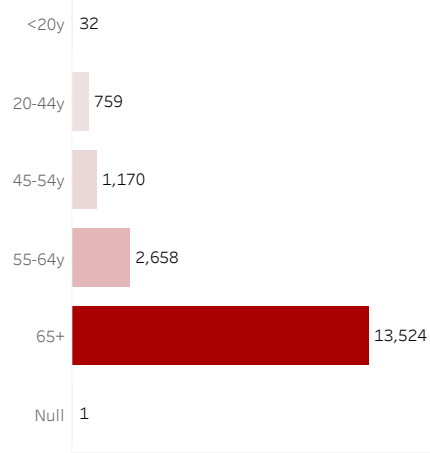

COVID-19 Deaths (total)

18,144

New COVID-19 Deaths Reported Today

7

Hover over the icon to get more information on the data in this dashboard.

COVID-19 Deaths by County

Data will not be shown for counties with fewer than three deaths.

© Mapbox © OSM

COVID-19 Deaths by Date of Death

Recent deaths may not be reported yet. Cases missing the date of death are excluded from the graph above, but are included in all other numbers.

COVID-19 Deaths by Gender

COVID-19 Deaths by Age Group

COVID-19 Deaths by Race/Ethnicity

Date Updated: 7/23/2021