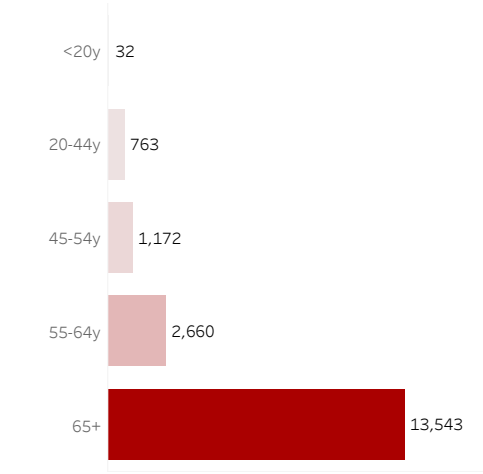

COVID-19 Deaths (total)

18,170

New COVID-19 Deaths Reported Today

26

Hover over the icon to get more information on the data in this dashboard.

COVID-19 Deaths by County

Data will not be shown for counties with fewer than three deaths.

© Mapbox © OSM

COVID-19 Deaths by Date of Death

Recent deaths may not be reported yet. Cases missing the date of death are excluded from the graph above, but are included in all other numbers.

COVID-19 Deaths by Gender

COVID-19 Deaths by Age Group

COVID-19 Deaths by Race/Ethnicity

Date Updated: 7/24/2021