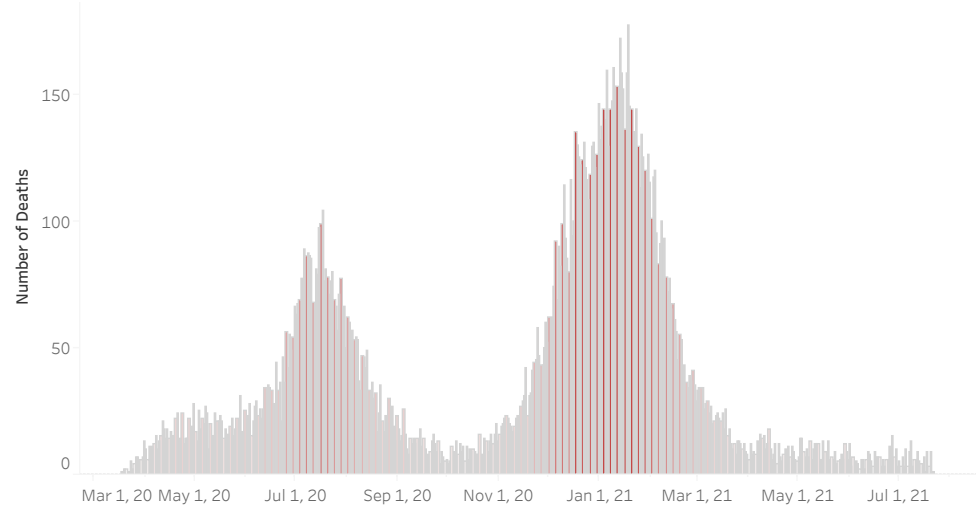

COVID-19 Deaths (total)

18,170

New COVID-19 Deaths Reported Today

26

Hover over the icon to get more information on the data in this dashboard.

COVID-19 Deaths by County

Data will not be shown for counties with fewer than three deaths.

© Mapbox © OSM

COVID-19 Deaths by Date of Death

Recent deaths may not be reported yet. Cases missing the date of death are excluded from the graph above, but are included in all other numbers.

COVID-19 Deaths by Gender