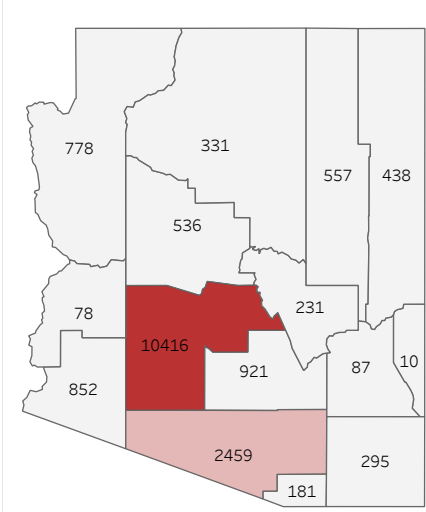

COVID-19 Deaths (total)

18,170

New COVID-19 Deaths Reported Today

26

Hover over the icon to get more information on the data in this dashboard.

COVID-19 Deaths by County

Data will not be shown for counties with fewer than three deaths.

© Mapbox © OSM

COVID-19 Deaths by Date of Death

Recent deaths may not be reported yet. Cases missing the date of death are excluded from the graph above, but are included in all other numbers.

COVID-19 Deaths by Gender

COVID-19 Deaths by Age Group

COVID-19 Deaths by Race/Ethnicity

Date Updated: 7/24/2021