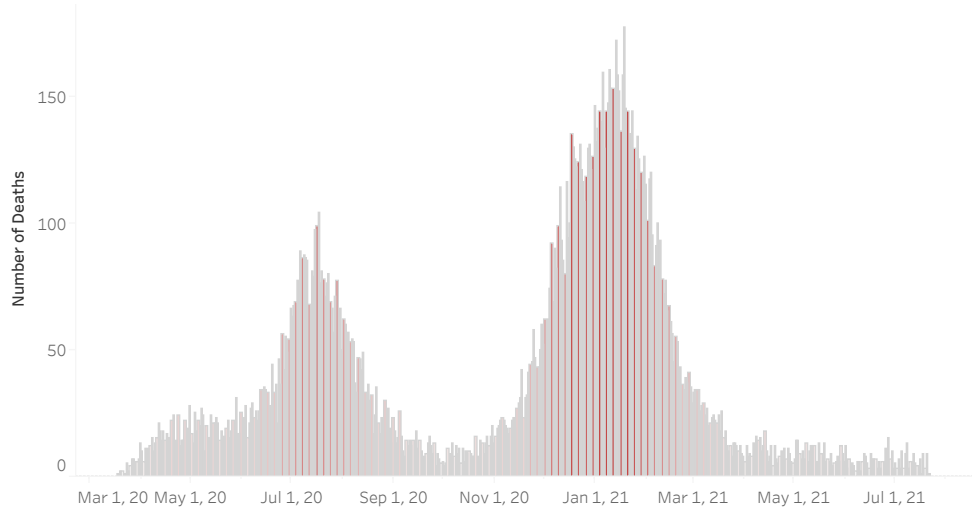

COVID-19 Deaths (total)

18,170

New COVID-19 Deaths Reported Today

26

Hover over the icon to get more information on the data in this dashboard.

COVID-19 Deaths by County

Data will not be shown for counties with fewer than three deaths.

© Mapbox © OSM

COVID-19 Deaths by Date of Death

Recent deaths may not be reported yet. Cases missing the date of death are excluded from the graph above, but are included in all other numbers.

COVID-19 Deaths by Gender