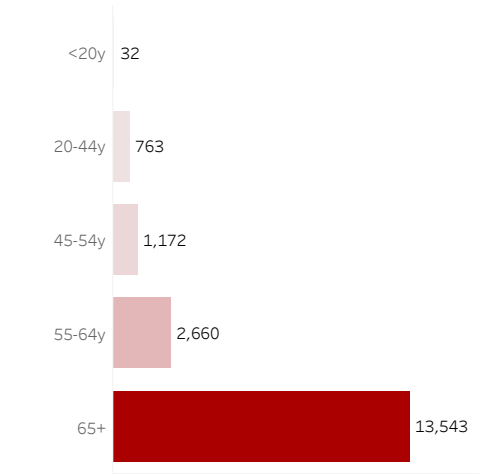

COVID-19 Deaths (total)

18,170

New COVID-19 Deaths Reported Today

26

Hover over the icon to get more information on the data in this dashboard.

COVID-19 Deaths by County

Data will not be shown for counties with fewer than three deaths.

© Mapbox © OSM

COVID-19 Deaths by Date of Death

Recent deaths may not be reported yet. Cases missing the date of death are excluded from the graph above, but are included in all other numbers.

COVID-19 Deaths by Gender

COVID-19 Deaths by Age Group

COVID-19 Deaths by Race/Ethnicity

Date Updated: 7/24/2021