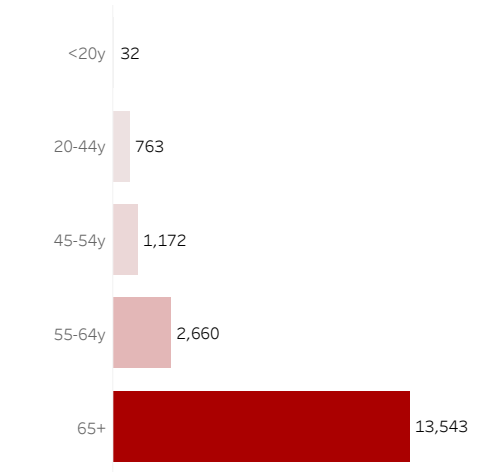

COVID-19 Deaths (total)

18,170

New COVID-19 Deaths Reported Today

26

Hover over the icon to get more information on the data in this dashboard.

COVID-19 Deaths by County

Data will not be shown for counties with fewer than three deaths.

© Mapbox © OSM

COVID-19 Deaths by Date of Death

Recent deaths may not be reported yet. Cases missing the date of death are excluded from the graph above, but are included in all other numbers.

COVID-19 Deaths by Gender

COVID-19 Deaths by Age Group

COVID-19 Deaths by Race/Ethnicity

Date Updated: 7/24/2021