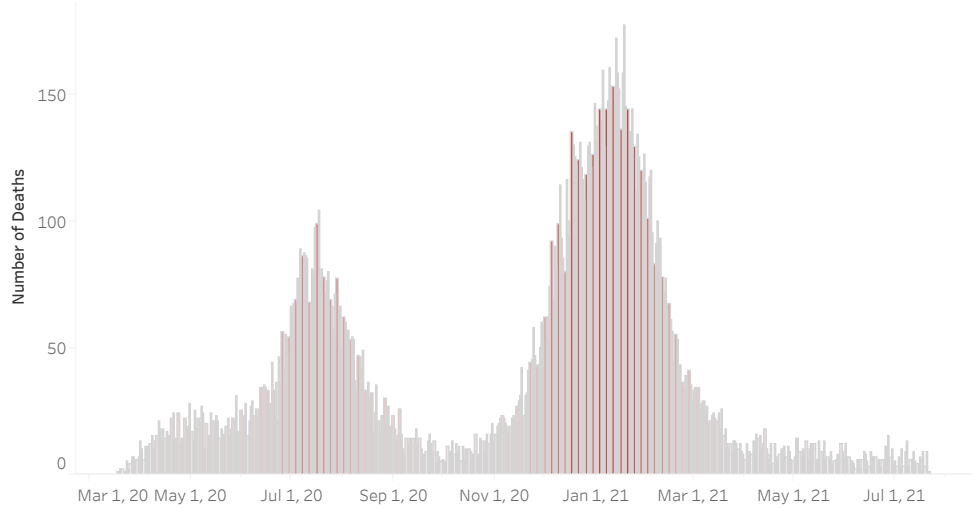

COVID-19 Deaths (total)

18,170

New COVID-19 Deaths Reported Today

26

Hover over the icon to get more information on the data in this dashboard.

COVID-19 Deaths by County

Data will not be shown for counties with fewer than three deaths.

© Mapbox © OSM

COVID-19 Deaths by Date of Death

Recent deaths may not be reported yet. Cases missing the date of death are excluded from the graph above, but are included in all other numbers.

COVID-19 Deaths by Gender