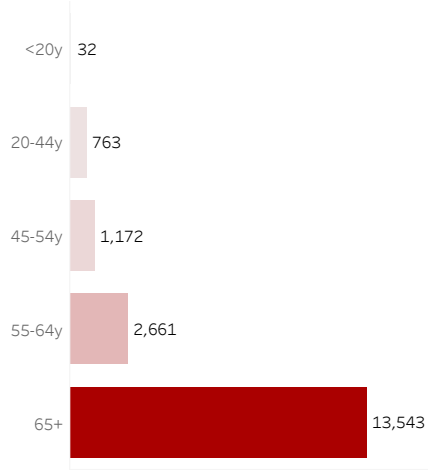

COVID-19 Deaths (total)

18,171

New COVID-19 Deaths Reported Today

1

Hover over the icon to get more information on the data in this dashboard.

COVID-19 Deaths by County

Data will not be shown for counties with fewer than three deaths.

© Mapbox © OSM

COVID-19 Deaths by Date of Death

Recent deaths may not be reported yet. Cases missing the date of death are excluded from the graph above, but are included in all other numbers.

COVID-19 Deaths by Gender

COVID-19 Deaths by Age Group

COVID-19 Deaths by Race/Ethnicity

Date Updated: 7/25/2021