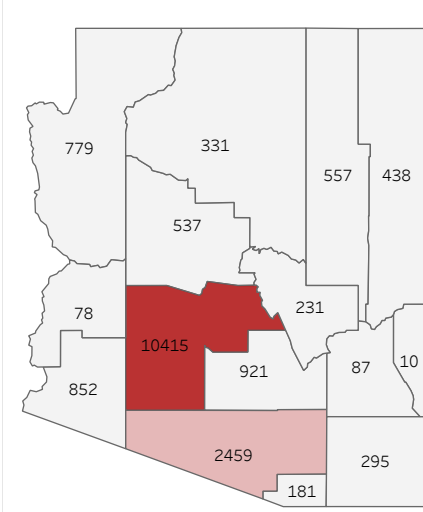

COVID-19 Deaths (total)

18,171

New COVID-19 Deaths Reported Today

1

Hover over the icon to get more information on the data in this dashboard.

COVID-19 Deaths by County

Data will not be shown for counties with fewer than three deaths.

© Mapbox © OSM

COVID-19 Deaths by Date of Death

Recent deaths may not be reported yet. Cases missing the date of death are excluded from the graph above, but are included in all other numbers.

COVID-19 Deaths by Gender

COVID-19 Deaths by Age Group

COVID-19 Deaths by Race/Ethnicity

Date Updated: 7/25/2021