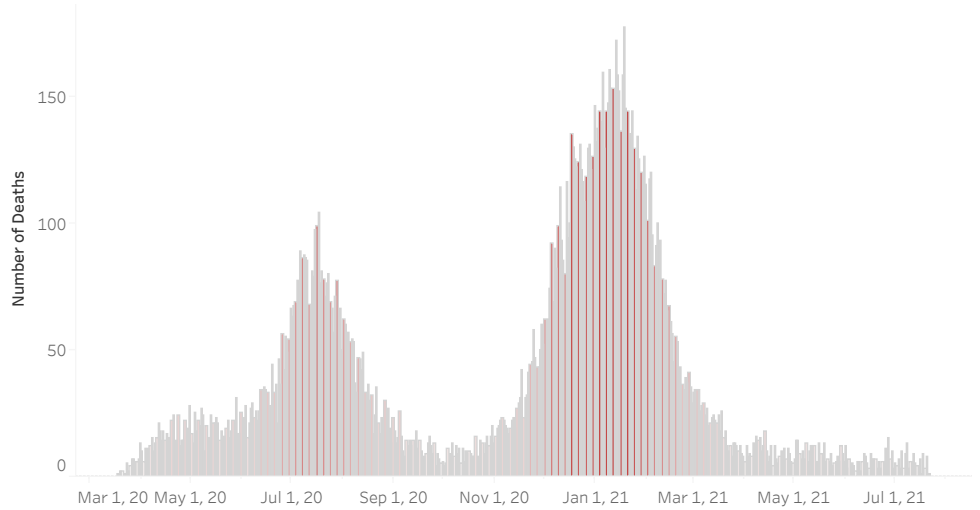

COVID-19 Deaths (total)

18,171

New COVID-19 Deaths Reported Today

1

Hover over the icon to get more information on the data in this dashboard.

COVID-19 Deaths by County

Data will not be shown for counties with fewer than three deaths.

© Mapbox © OSM

COVID-19 Deaths by Date of Death

Recent deaths may not be reported yet. Cases missing the date of death are excluded from the graph above, but are included in all other numbers.

COVID-19 Deaths by Gender