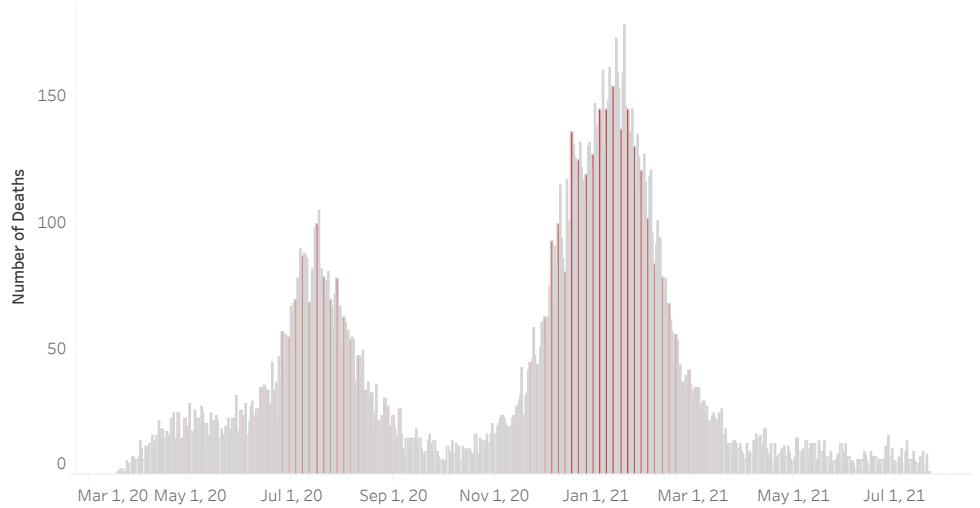

COVID-19 Deaths (total)

18,171

New COVID-19 Deaths Reported Today

1

Hover over the icon to get more information on the data in this dashboard.

COVID-19 Deaths by County

Data will not be shown for counties with fewer than three deaths.

© Mapbox © OSM

COVID-19 Deaths by Date of Death

Recent deaths may not be reported yet. Cases missing the date of death are excluded from the graph above, but are included in all other numbers.

COVID-19 Deaths by Gender