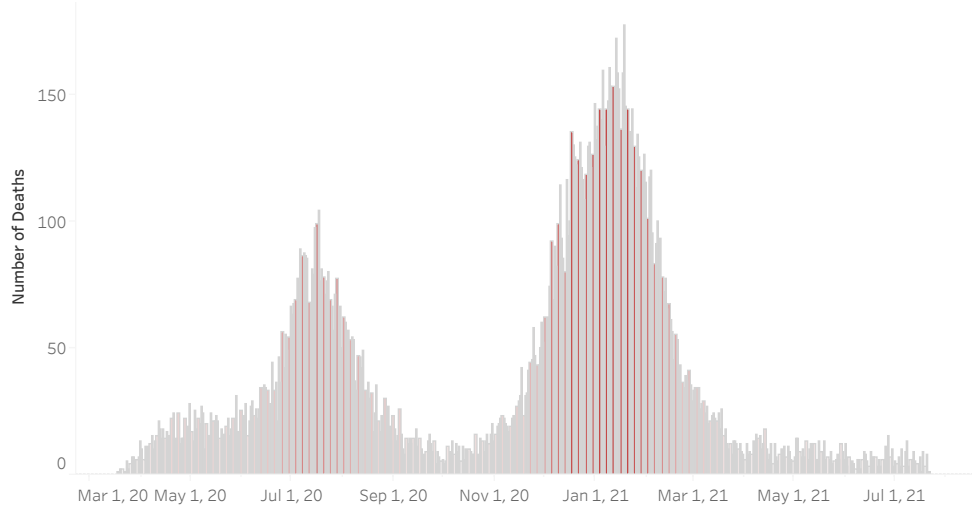

COVID-19 Deaths by Date of Death

Recent deaths may not be reported yet. Cases missing the date of death are excluded from the graph above, but are included in all other numbers.