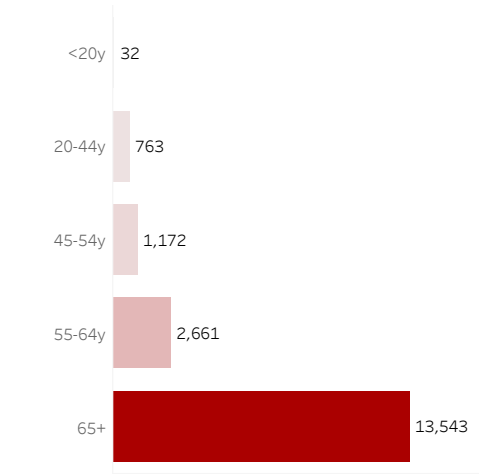

COVID-19 Deaths by Age Group