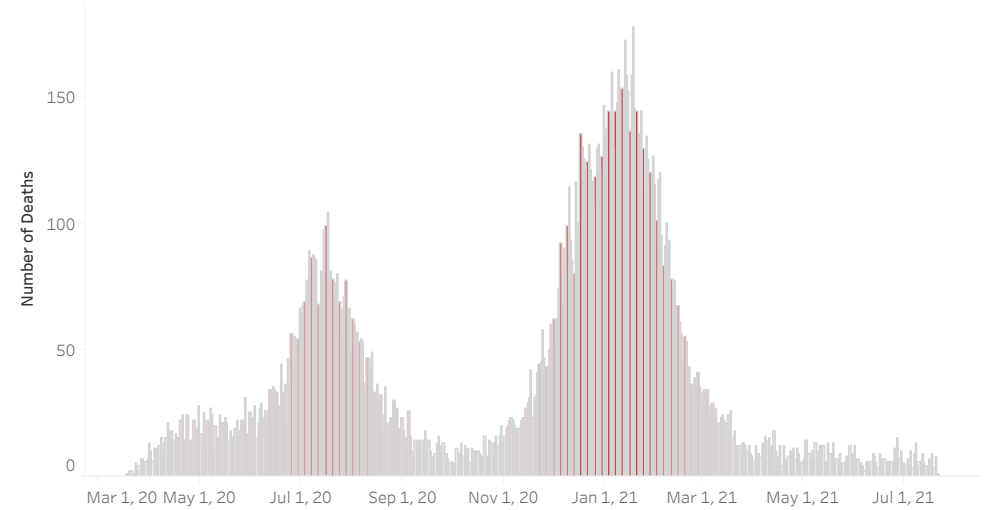

COVID-19 Deaths (total)

18,171

New COVID-19 Deaths Reported Today

0

Hover over the icon to get more information on the data in this dashboard.

COVID-19 Deaths by County

Data will not be shown for counties with fewer than three deaths.

© Mapbox © OSM

COVID-19 Deaths by Date of Death

Recent deaths may not be reported yet. Cases missing the date of death are excluded from the graph above, but are included in all other numbers.

COVID-19 Deaths by Gender