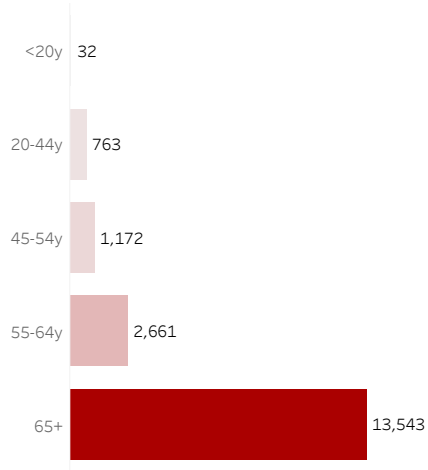

COVID-19 Deaths (total)

18,171

New COVID-19 Deaths Reported Today

0

Hover over the icon to get more information on the data in this dashboard.

COVID-19 Deaths by County

Data will not be shown for counties with fewer than three deaths.

© Mapbox © OSM

COVID-19 Deaths by Date of Death

Recent deaths may not be reported yet. Cases missing the date of death are excluded from the graph above, but are included in all other numbers.

COVID-19 Deaths by Gender

COVID-19 Deaths by Age Group

COVID-19 Deaths by Race/Ethnicity

Date Updated: 7/26/2021