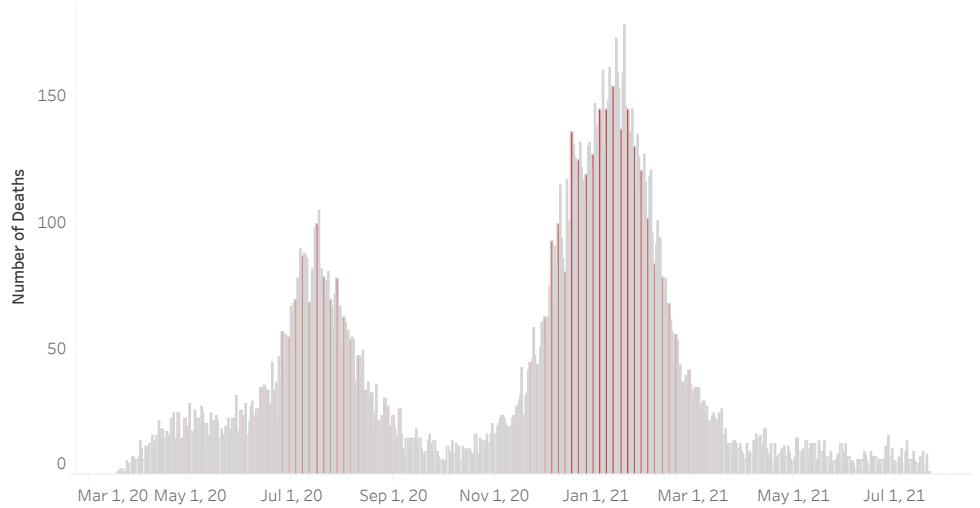

COVID-19 Deaths (total)

18,171

New COVID-19 Deaths Reported Today

0

Hover over the icon to get more information on the data in this dashboard.

COVID-19 Deaths by County

Data will not be shown for counties with fewer than three deaths.

© Mapbox © OSM

COVID-19 Deaths by Date of Death

Recent deaths may not be reported yet. Cases missing the date of death are excluded from the graph above, but are included in all other numbers.

COVID-19 Deaths by Gender