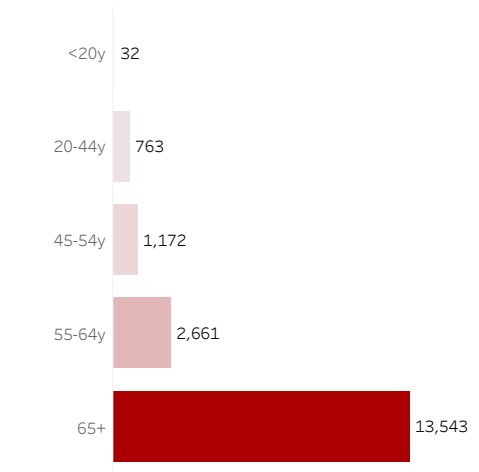

COVID-19 Deaths (total)

18,171

New COVID-19 Deaths Reported Today

0

Hover over the icon to get more information on the data in this dashboard.

COVID-19 Deaths by County

Data will not be shown for counties with fewer than three deaths.

© Mapbox © OSM

COVID-19 Deaths by Date of Death

Recent deaths may not be reported yet. Cases missing the date of death are excluded from the graph above, but are included in all other numbers.

COVID-19 Deaths by Gender

COVID-19 Deaths by Age Group

COVID-19 Deaths by Race/Ethnicity

Date Updated: 7/26/2021