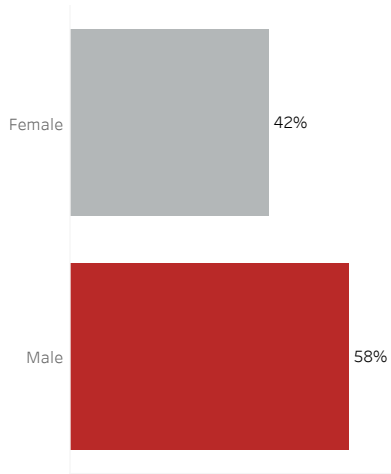

COVID-19 Deaths by Gender