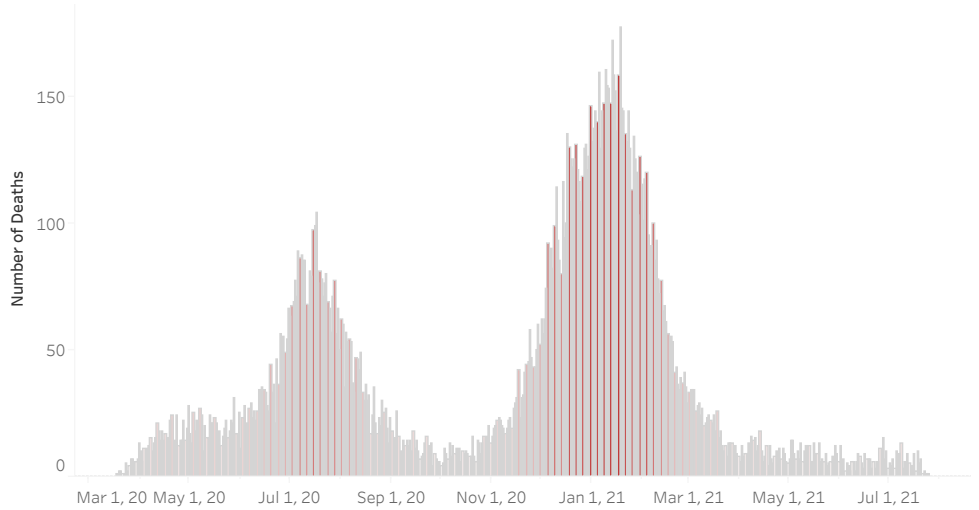

COVID-19 Deaths (total)

18,183

New COVID-19 Deaths Reported Today

12

Hover over the icon to get more information on the data in this dashboard.

COVID-19 Deaths by County

Data will not be shown for counties with fewer than three deaths.

© Mapbox © OSM

COVID-19 Deaths by Date of Death

Recent deaths may not be reported yet. Cases missing the date of death are excluded from the graph above, but are included in all other numbers.

COVID-19 Deaths by Gender