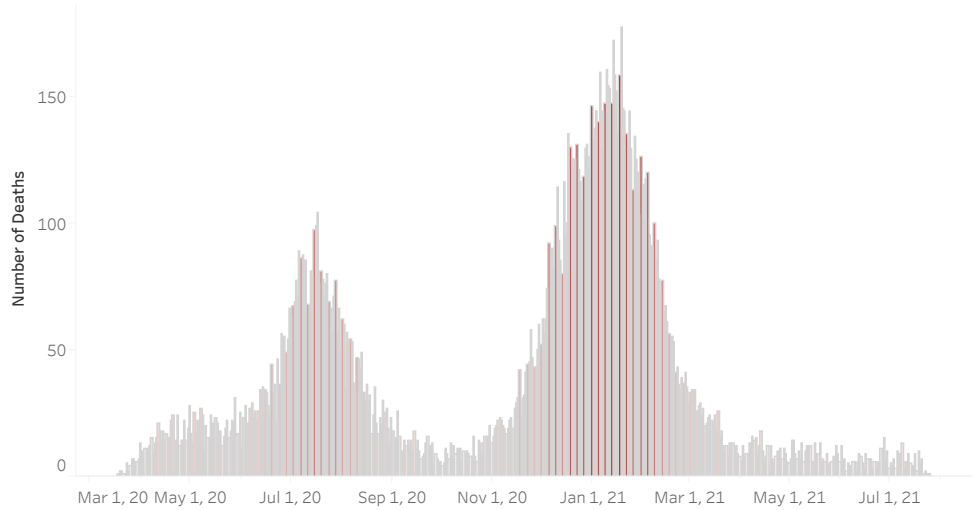

COVID-19 Deaths by Date of Death

Recent deaths may not be reported yet. Cases missing the date of death are excluded from the graph above, but are included in all other numbers.