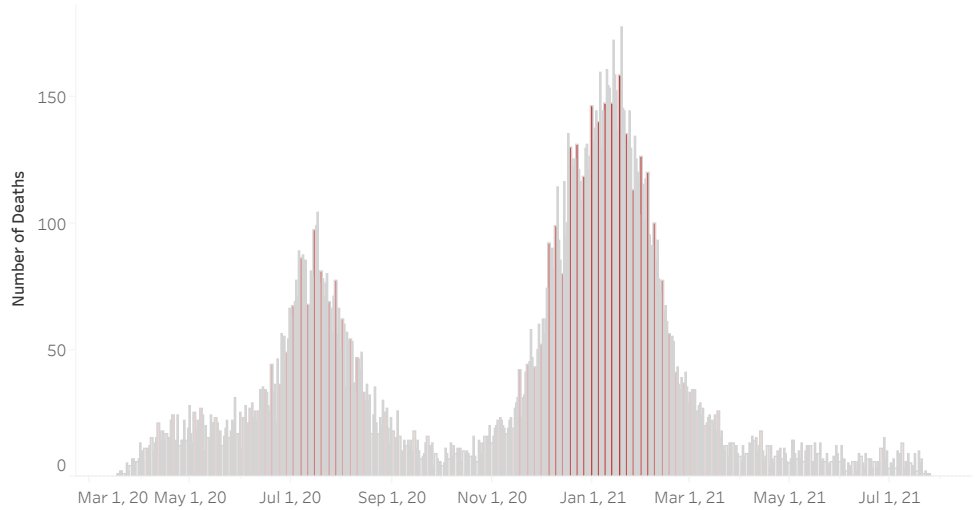

COVID-19 Deaths (total)

18,183

New COVID-19 Deaths Reported Today

12

Hover over the icon to get more information on the data in this dashboard.

COVID-19 Deaths by County

Data will not be shown for counties with fewer than three deaths.

© Mapbox © OSM

COVID-19 Deaths by Date of Death

Recent deaths may not be reported yet. Cases missing the date of death are excluded from the graph above, but are included in all other numbers.

COVID-19 Deaths by Gender