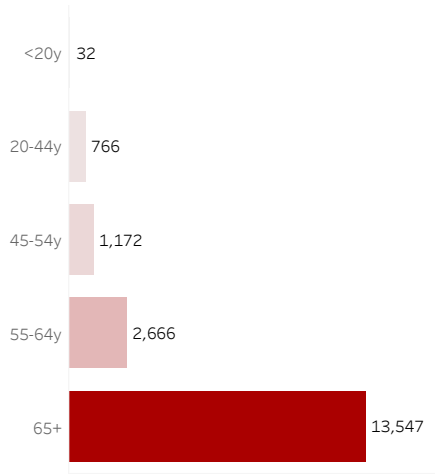

COVID-19 Deaths (total)

18,183

New COVID-19 Deaths Reported Today

12

Hover over the icon to get more information on the data in this dashboard.

COVID-19 Deaths by County

Data will not be shown for counties with fewer than three deaths.

© Mapbox © OSM

COVID-19 Deaths by Date of Death

Recent deaths may not be reported yet. Cases missing the date of death are excluded from the graph above, but are included in all other numbers.

COVID-19 Deaths by Gender

COVID-19 Deaths by Age Group

COVID-19 Deaths by Race/Ethnicity

Date Updated: 7/27/2021