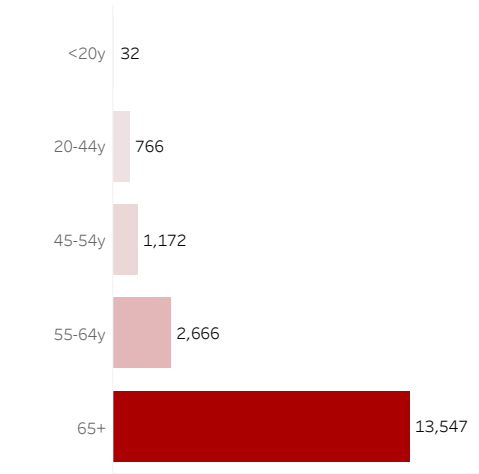

COVID-19 Deaths (total)

18,183

New COVID-19 Deaths Reported Today

12

Hover over the icon to get more information on the data in this dashboard.

COVID-19 Deaths by County

Data will not be shown for counties with fewer than three deaths.

© Mapbox © OSM

COVID-19 Deaths by Date of Death

Recent deaths may not be reported yet. Cases missing the date of death are excluded from the graph above, but are included in all other numbers.

COVID-19 Deaths by Gender

COVID-19 Deaths by Age Group

COVID-19 Deaths by Race/Ethnicity

Date Updated: 7/27/2021