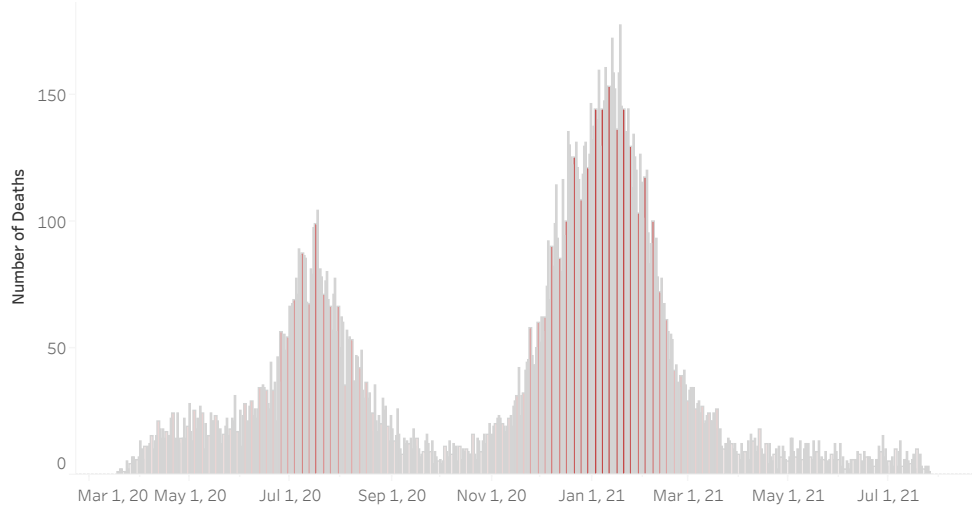

COVID-19 Deaths by Date of Death

Recent deaths may not be reported yet. Cases missing the date of death are excluded from the graph above, but are included in all other numbers.