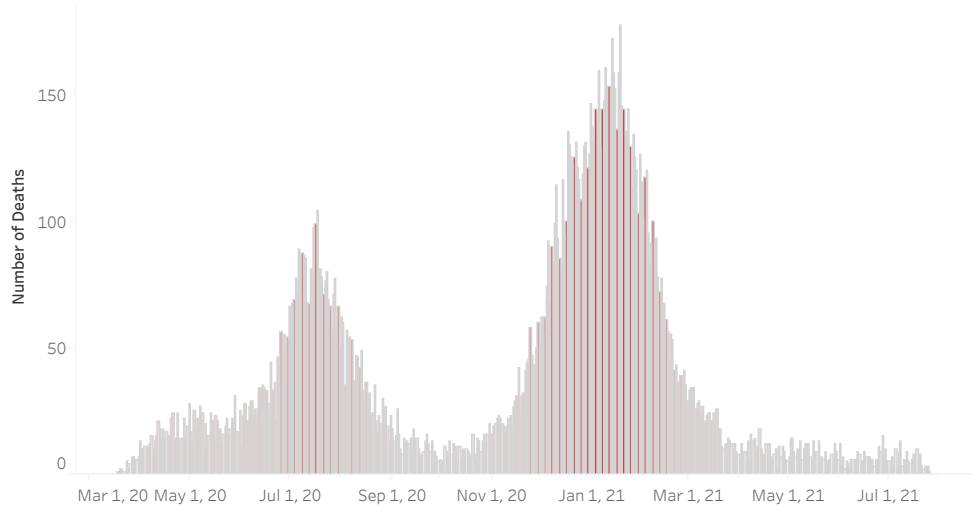

COVID-19 Deaths (total)

18,185

New COVID-19 Deaths Reported Today

2

Hover over the icon to get more information on the data in this dashboard.

COVID-19 Deaths by County

Data will not be shown for counties with fewer than three deaths.

© Mapbox © OSM

COVID-19 Deaths by Date of Death

Recent deaths may not be reported yet. Cases missing the date of death are excluded from the graph above, but are included in all other numbers.

COVID-19 Deaths by Gender