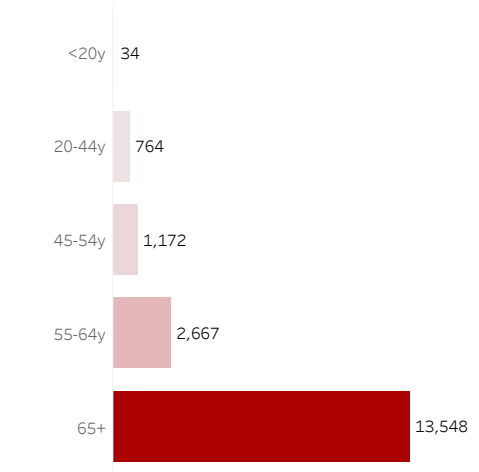

COVID-19 Deaths (total)

18,185

New COVID-19 Deaths Reported Today

2

Hover over the icon to get more information on the data in this dashboard.

COVID-19 Deaths by County

Data will not be shown for counties with fewer than three deaths.

© Mapbox © OSM

COVID-19 Deaths by Date of Death

Recent deaths may not be reported yet. Cases missing the date of death are excluded from the graph above, but are included in all other numbers.

COVID-19 Deaths by Gender

COVID-19 Deaths by Age Group

COVID-19 Deaths by Race/Ethnicity

Date Updated: 7/28/2021