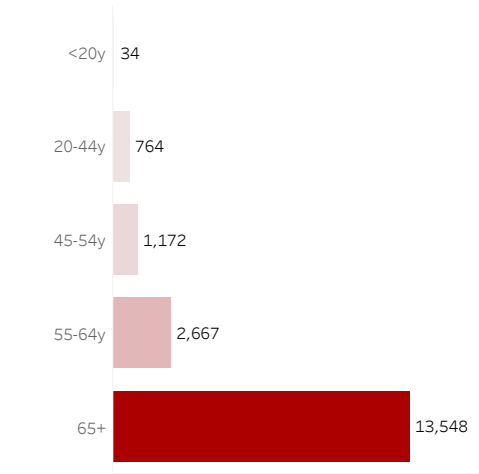

COVID-19 Deaths (total)

18,185

New COVID-19 Deaths Reported Today

2

Hover over the icon to get more information on the data in this dashboard.

COVID-19 Deaths by County

Data will not be shown for counties with fewer than three deaths.

© Mapbox © OSM

COVID-19 Deaths by Date of Death

Recent deaths may not be reported yet. Cases missing the date of death are excluded from the graph above, but are included in all other numbers.

COVID-19 Deaths by Gender

COVID-19 Deaths by Age Group

COVID-19 Deaths by Race/Ethnicity

Date Updated: 7/28/2021