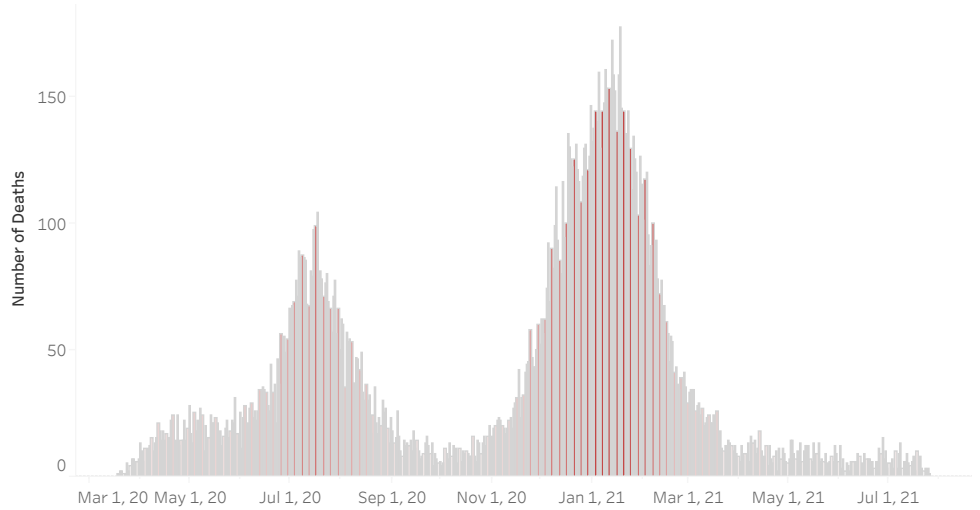

COVID-19 Deaths (total)

18,185

New COVID-19 Deaths Reported Today

2

Hover over the icon to get more information on the data in this dashboard.

COVID-19 Deaths by County

Data will not be shown for counties with fewer than three deaths.

© Mapbox © OSM

COVID-19 Deaths by Date of Death

Recent deaths may not be reported yet. Cases missing the date of death are excluded from the graph above, but are included in all other numbers.

COVID-19 Deaths by Gender