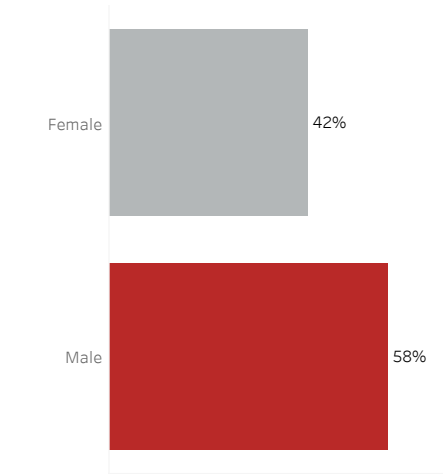

COVID-19 Deaths by Gender