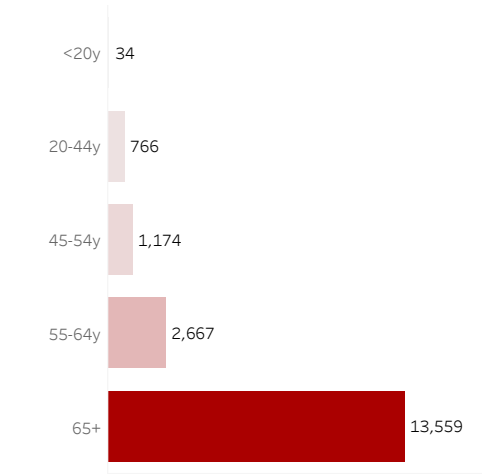

COVID-19 Deaths (total)

18,200

New COVID-19 Deaths Reported Today

15

Hover over the icon to get more information on the data in this dashboard.

COVID-19 Deaths by County

Data will not be shown for counties with fewer than three deaths.

© Mapbox © OSM

COVID-19 Deaths by Date of Death

Recent deaths may not be reported yet. Cases missing the date of death are excluded from the graph above, but are included in all other numbers.

COVID-19 Deaths by Gender

COVID-19 Deaths by Age Group

COVID-19 Deaths by Race/Ethnicity

Date Updated: 7/29/2021