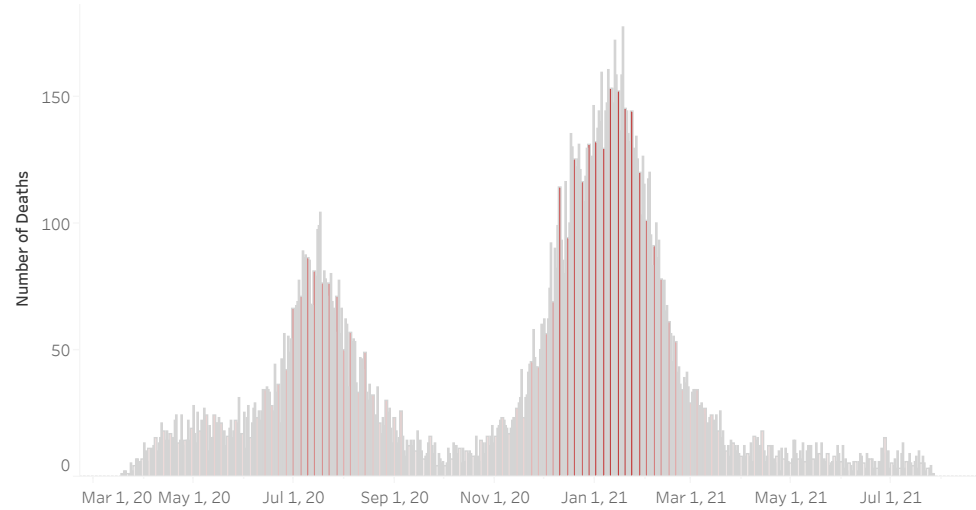

COVID-19 Deaths (total)

18,200

New COVID-19 Deaths Reported Today

15

Hover over the icon to get more information on the data in this dashboard.

COVID-19 Deaths by County

Data will not be shown for counties with fewer than three deaths.

© Mapbox © OSM

COVID-19 Deaths by Date of Death

Recent deaths may not be reported yet. Cases missing the date of death are excluded from the graph above, but are included in all other numbers.

COVID-19 Deaths by Gender