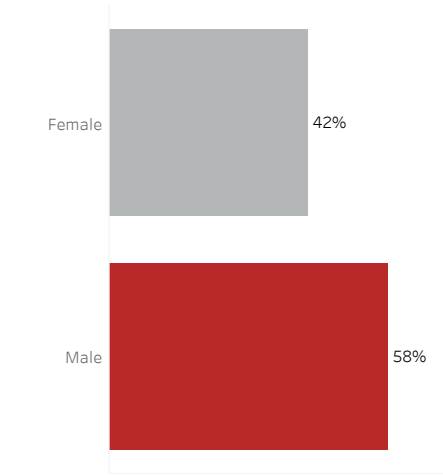

COVID-19 Deaths by Gender