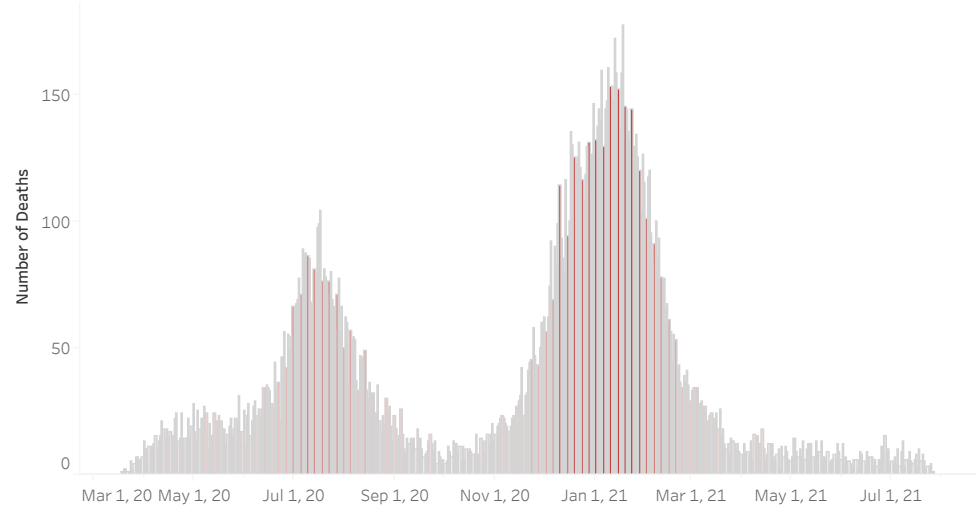

COVID-19 Deaths (total)

18,200

New COVID-19 Deaths Reported Today

15

Hover over the icon to get more information on the data in this dashboard.

COVID-19 Deaths by County

Data will not be shown for counties with fewer than three deaths.

© Mapbox © OSM

COVID-19 Deaths by Date of Death

Recent deaths may not be reported yet. Cases missing the date of death are excluded from the graph above, but are included in all other numbers.

COVID-19 Deaths by Gender