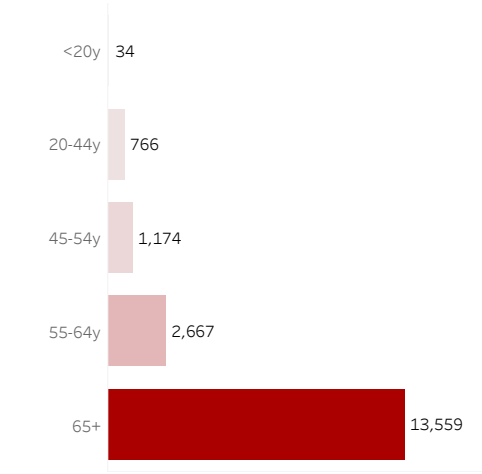

COVID-19 Deaths (total)

18,200

New COVID-19 Deaths Reported Today

15

Hover over the icon to get more information on the data in this dashboard.

COVID-19 Deaths by County

Data will not be shown for counties with fewer than three deaths.

© Mapbox © OSM

COVID-19 Deaths by Date of Death

Recent deaths may not be reported yet. Cases missing the date of death are excluded from the graph above, but are included in all other numbers.

COVID-19 Deaths by Gender

COVID-19 Deaths by Age Group

COVID-19 Deaths by Race/Ethnicity

Date Updated: 7/29/2021