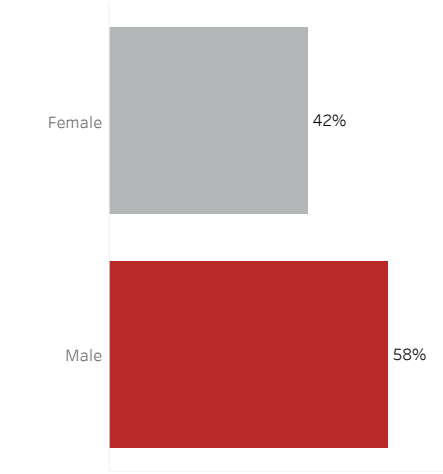

COVID-19 Deaths by Gender